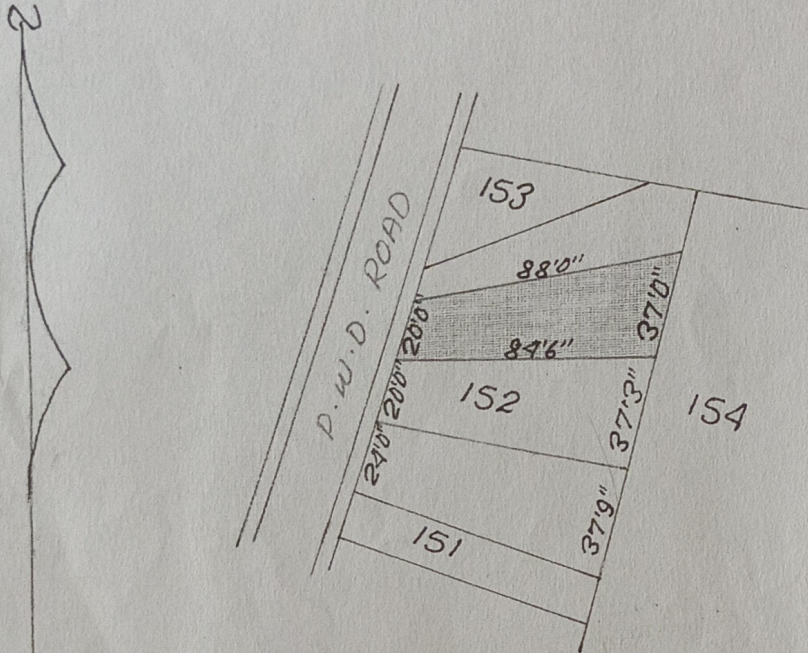

ORIGINAL

PURACHES SITE FOR RAM SUNDAR SAHU MAP OF LOHARDAGA
MUNICIPALITY THANA NO 194 THANA & DIST LOHARDAGA
SURVEY PART OF PLOT NO 152 AREA 05 1/2 DECIMAL
MORE OR LESS SHOWN IN RED WASHED SCALE 60' 1" INCH