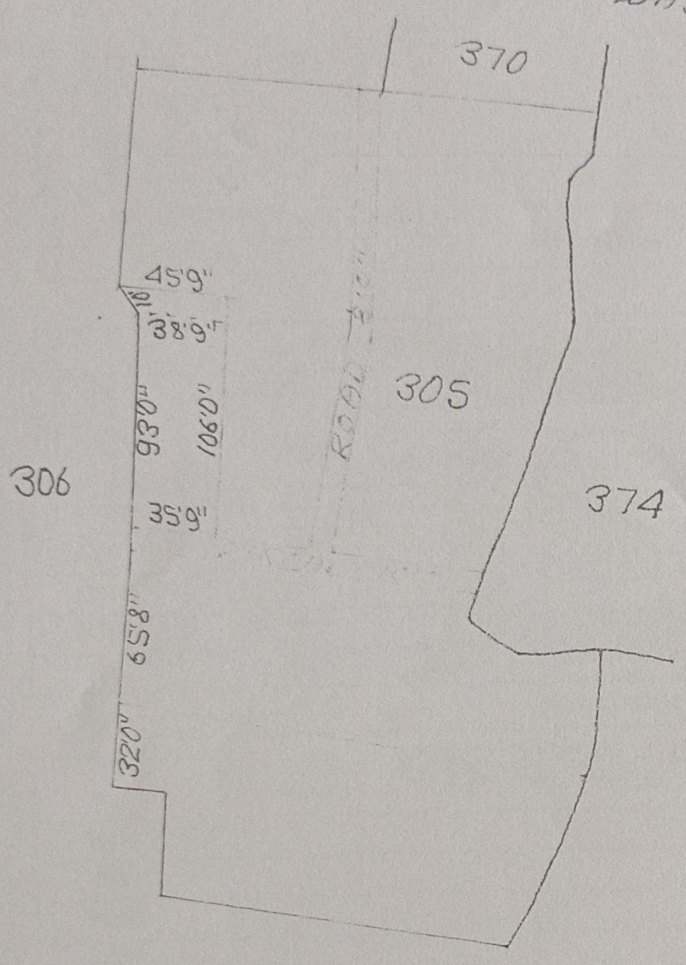

ORIGINAL

PLACES SITE FOR KALPNA DEVI MAP OF VILLAGE
SIYA THANA NO 195 THANA & DIST LOHARDHGA
VEY PART OF PLOT NO 305 AREA 09 DECIMAL
FE OR LESS SHOWN IN RED WASHED SCALE 64"=1 MILE

19/5/1961