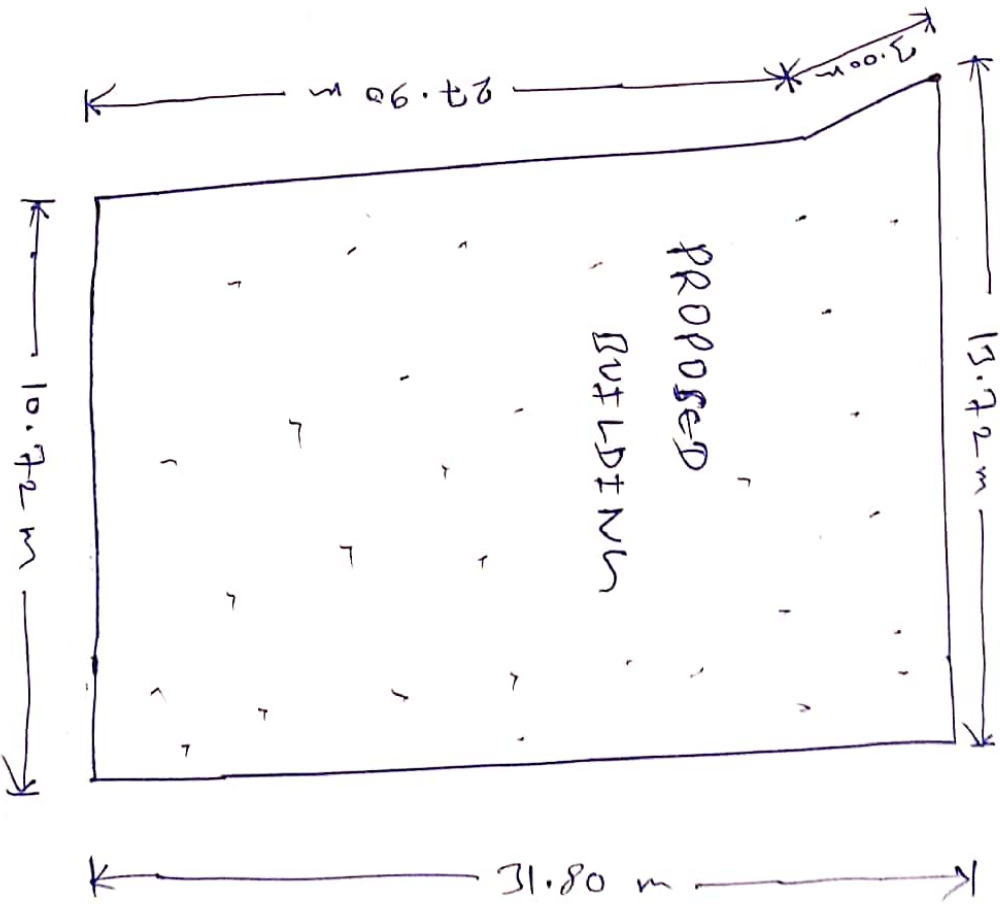

KALPANA DEVI

SITE SKETCH OF
KALPANA DEVI

Mushrom
S.E.

ROAD = 3.00 m