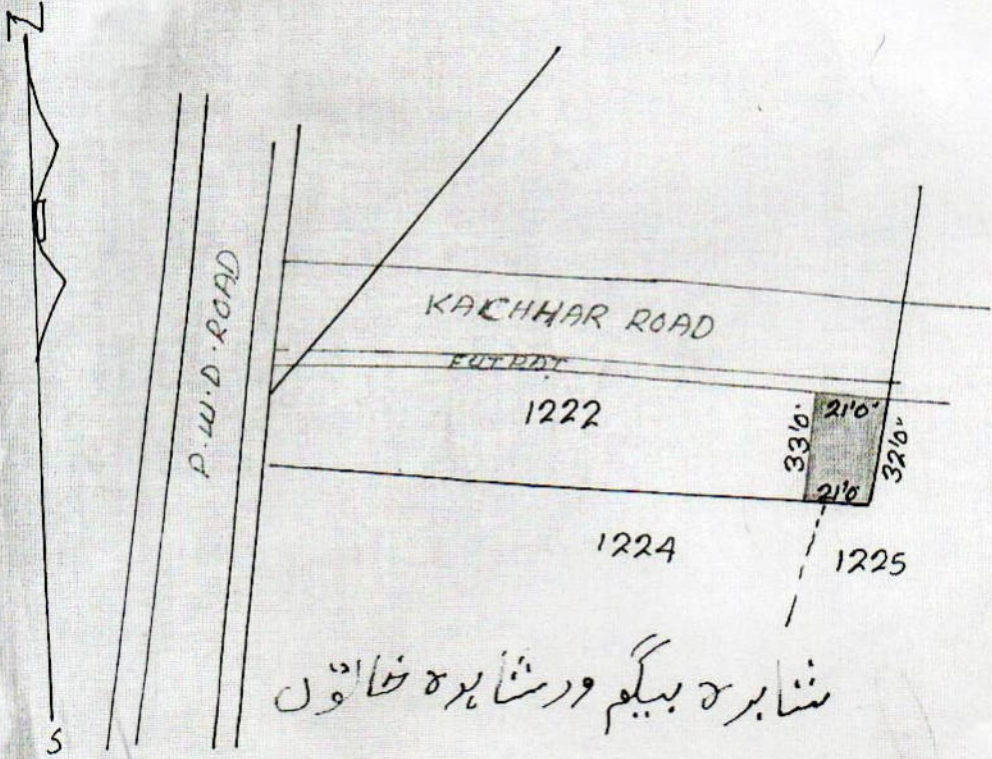

ORIGINAL

PURCHASE SITE FOR BINA DEVI MAP OF VILLAGE
KUTMU THANA NO 141 THANA & DIST LOHARDAGA
SURVEY PART OF PLOT NO 1222 NEW PLOT NO 973
UNDER MUNICIPAL AREA - 682 S.FT. (01.56 DECIMAL)
MORE OR LESS SHOWN IN RED WASHED
SCALE 60' 1" INCH