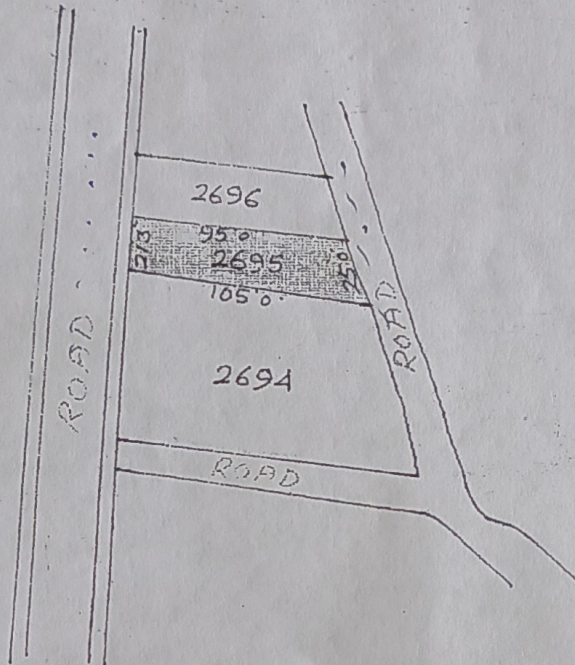

ORIGINAL

LOHARDAGA MUNICIPALTY SHEET NO 3 LOHARDAGA  
KEY PLOT NO 2695 AREA 53 KARI MORE OR LESS  
OWN IN RED WASHED SCALE 64"=1 MILE  
(MEASURMENT TO SURVEY MAP)

Saooj Sani

6207615651

Uppar Bazar

opp- BSI Kadi Dossad

Copy of  
1/2  
1/2  
1/2  
1/2

9-  
Saddar  
Saddar