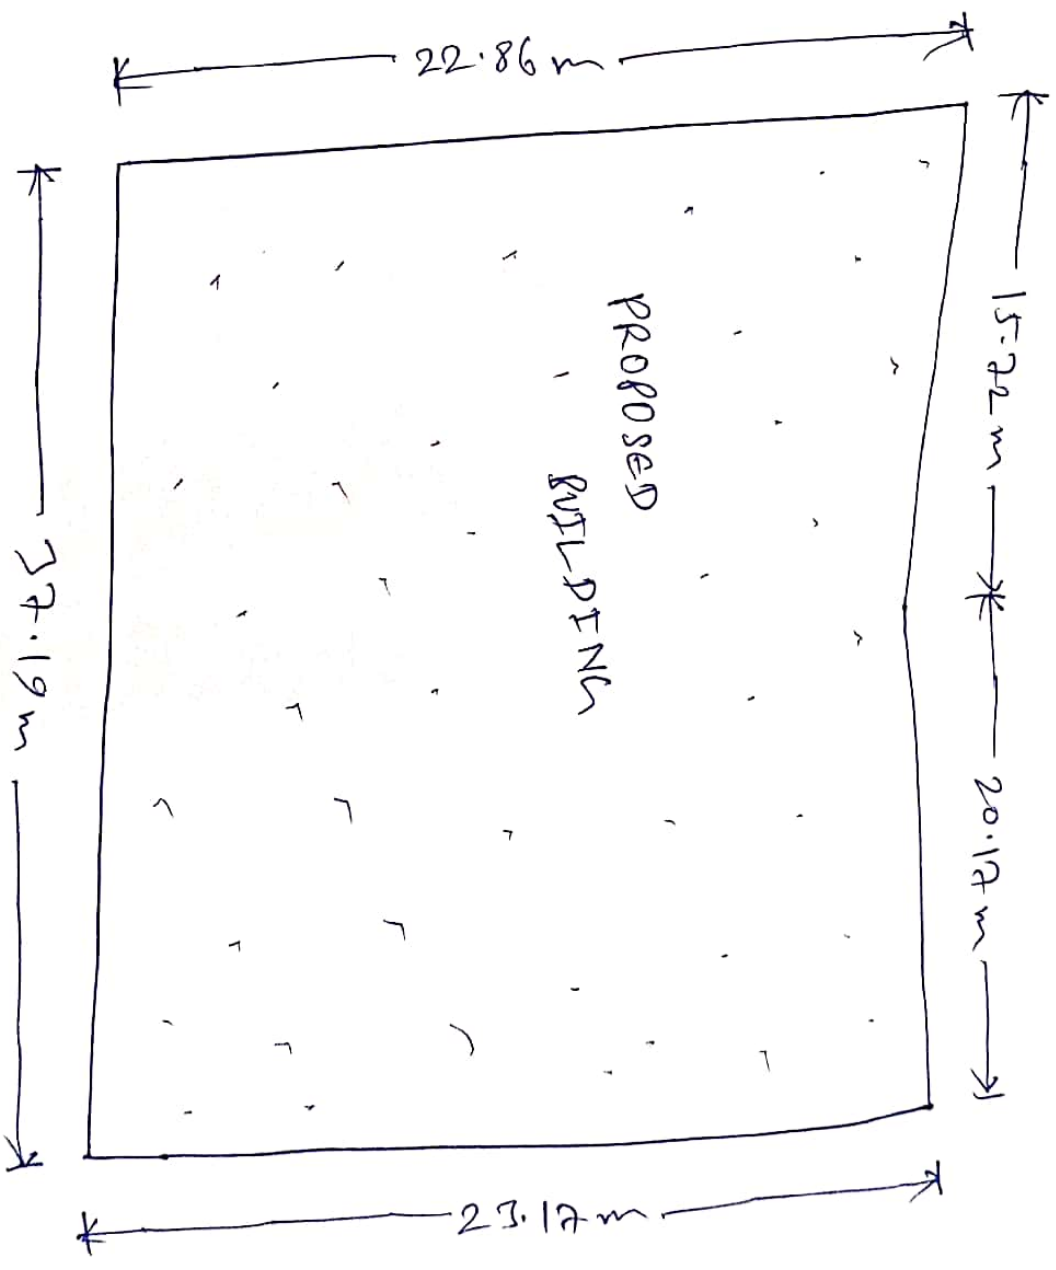

MD ANWAR ANSARI

SITE SKETCH OF

MD ANWAR ANSARI

ABUSHAH R

S.E

MD ANWAR ANSARI

ROAD = 30 m