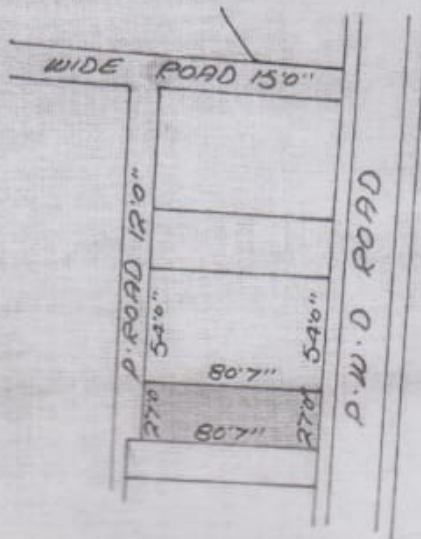

ORIGINAL

SITES SITE FOR YASMIN SULTANA MAP OF VILLAGE
ARDAGA THANA NO 194 THANA @ DIST LOHARDAGA
RVEY PART OF PLOT 2394 M.S. PLOT NO 702
REA 05 DECIMIL MORE OR LESS SHOWN IN
RED WASHED SCALE 64"=1 MILE