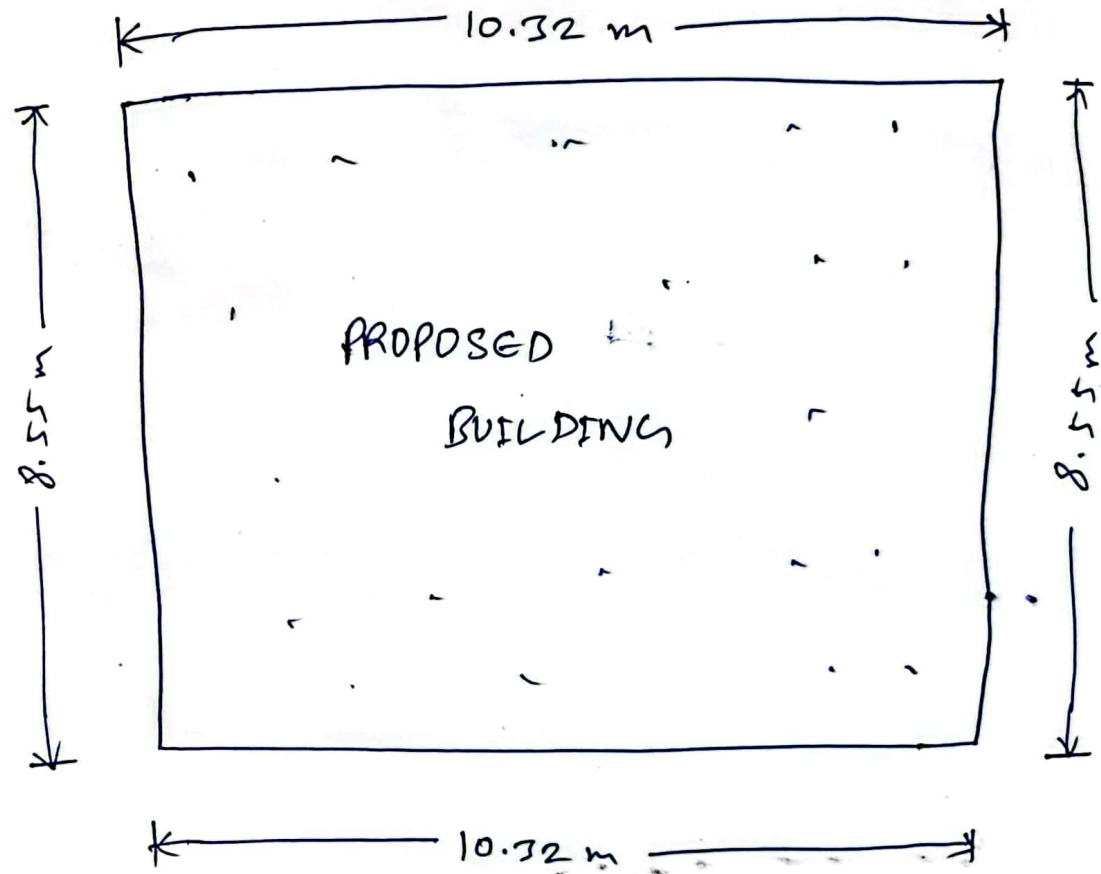

VARUN KUMAR GUPTA

SITE SKETCH OF
VARUN KUMAR GUPTA

ABW
09/01/2024
S.E.

D. S. Amin
Amin

ROAD = 7.50 mtr