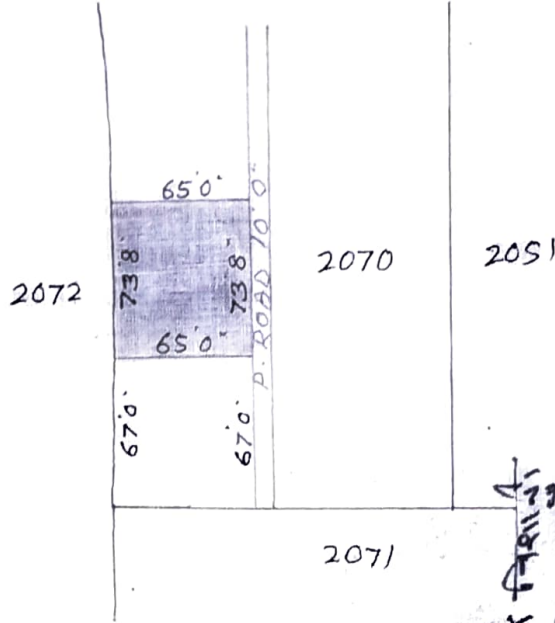

ORIGINAL

VILLAGE BADLA P.S. No 148 THANA SENHA DIST.
LOHARDAGA PART OF SURVEY PLOT NO 2070
AREA 11 DECMIL MORE OR LESS SHOWN IN
RED WASHED SCALE 64"=1 MILE

COPY BY
[Signature]
B2

for filing
GATE NO. 2070
of village Badla
04/03/2015