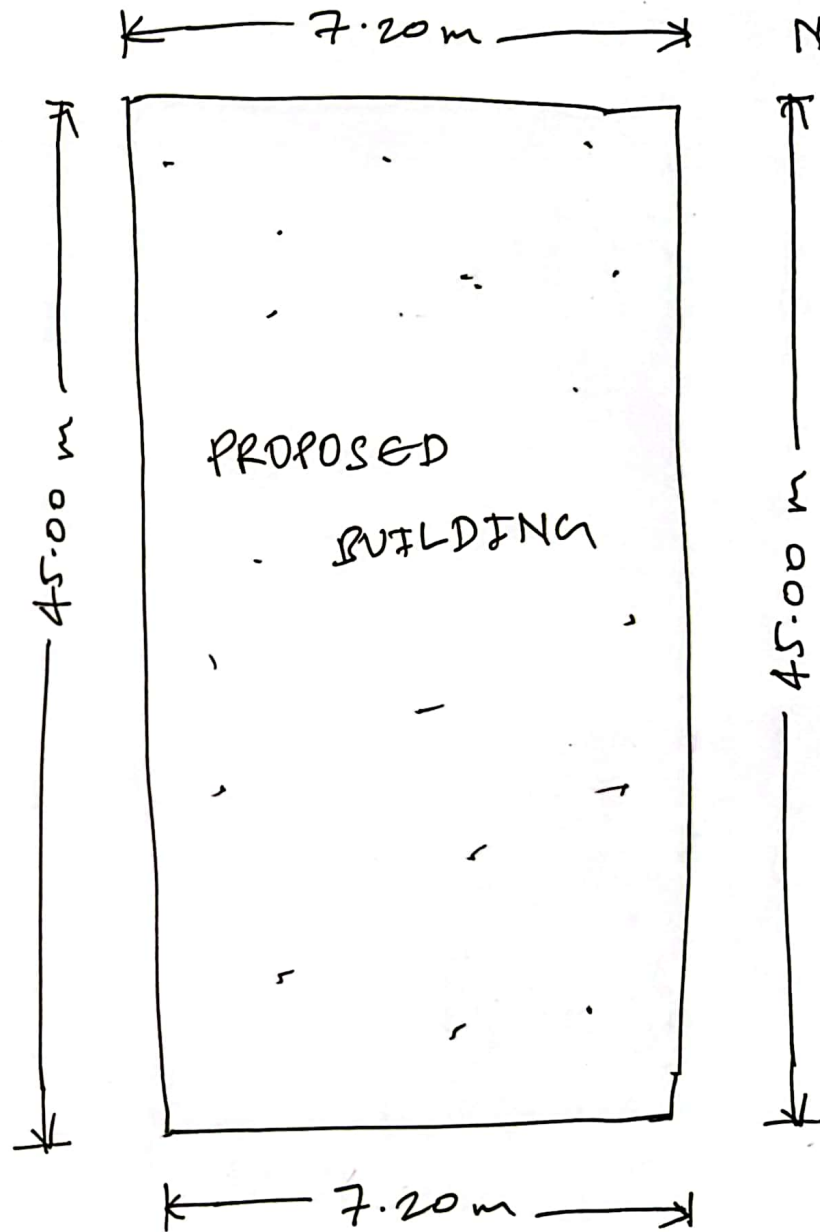

AJAY KUMAR AGRAWAL

SITE SKETCH OF AJAY
KUMAR AGRAWAL

Ajay
D.G

Amin
Amin

ROAD = 15.10 m