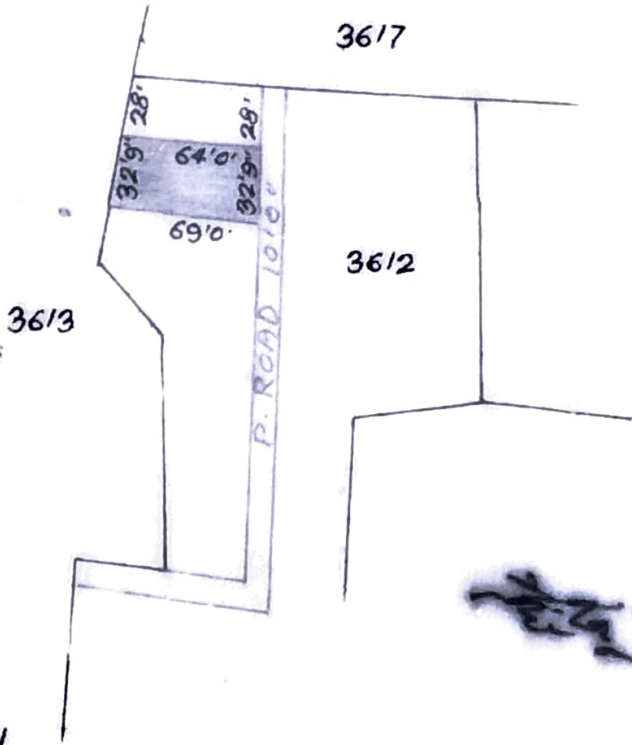

ORIGINAL

VILLAGE BADLA THANA NO 148 THANA SENHA DIST.
LOHARDAGA SURVEY PART OF PLOT NO 3612
OLD PLOT NO 3152 AREA 05 DECIMAL MORE OR
LESS SHOWN IN RED WASHED SCALE 64"=1 MILE

Handwritten text in Hindi script, possibly 'सर्वेक्षण' (Survey).