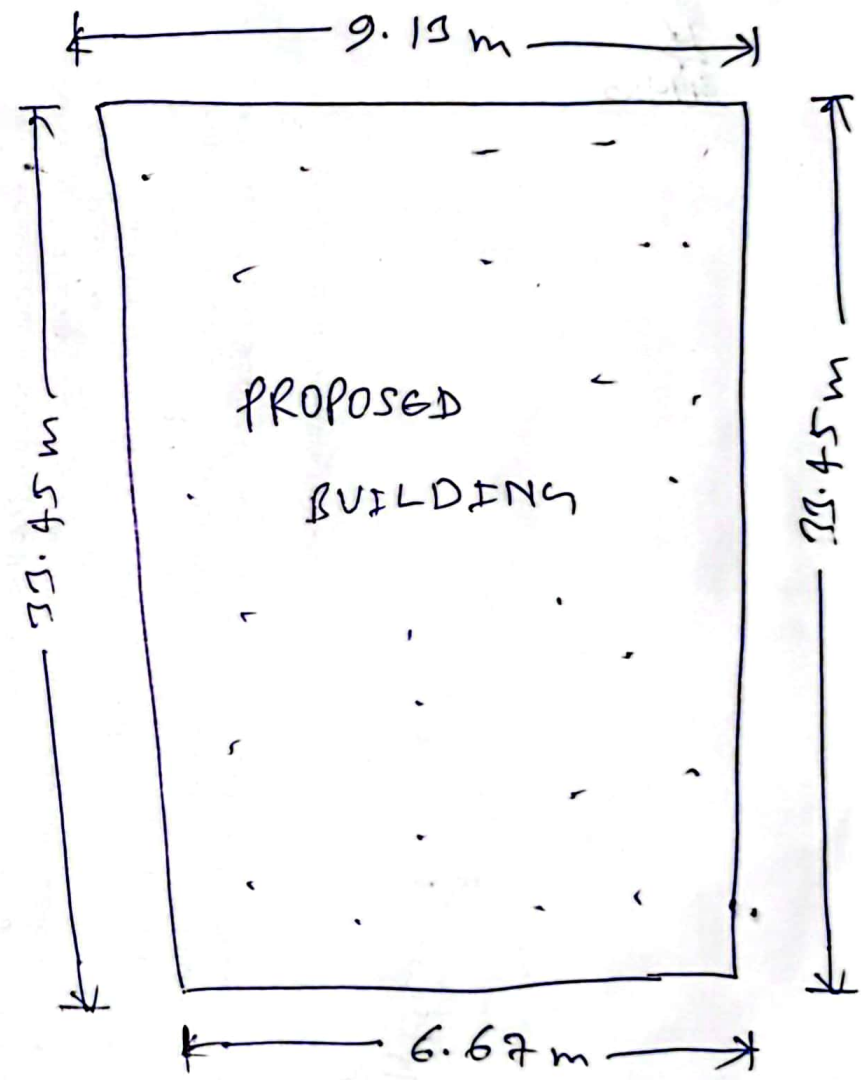

DILIP SAHU & SUNETA DEVI

SITE SKETCH OF
DILIP SAHU & SUNETA
DEVI

Answer ✓
S.E

ROAD = 14.60 m