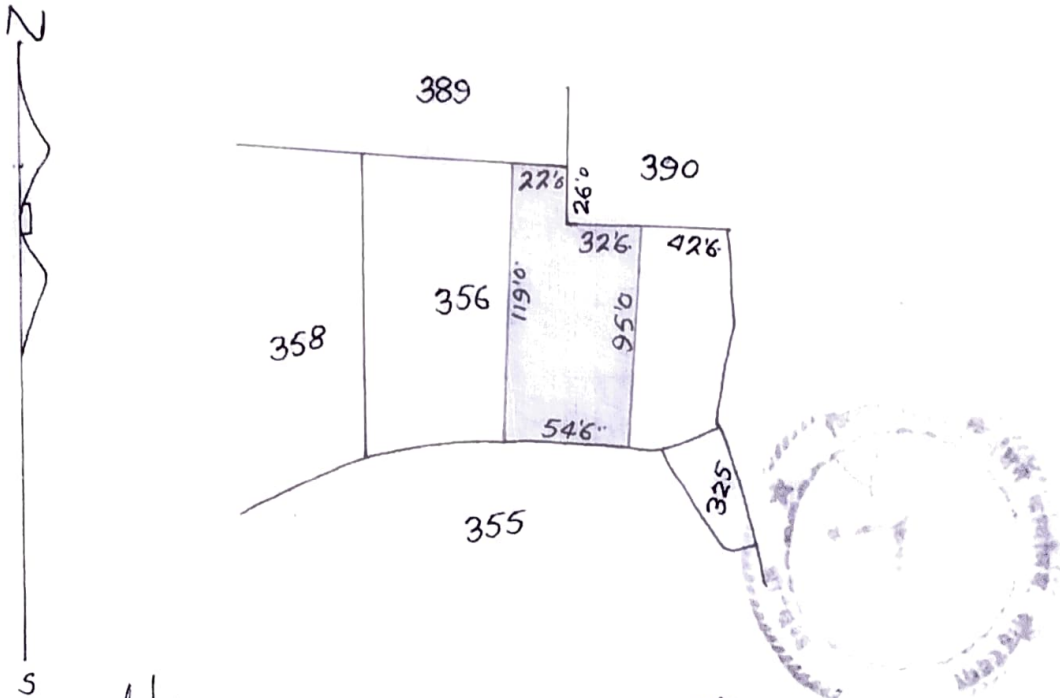

ORIGINAL

PURCHASE SITE FOR SUNIL ORAON MAP OF VILLAGE
TURIYA THANA NO 197 THANA & DIST LOHARDAGA
SURVEY PART OF PLOT NO 356 AREA 13 DECIMAL
MORE OR LESS SHOWN IN RED WASHED SCALE 64"=MILE

2A 32107

Inspected by
K. Dasgupta