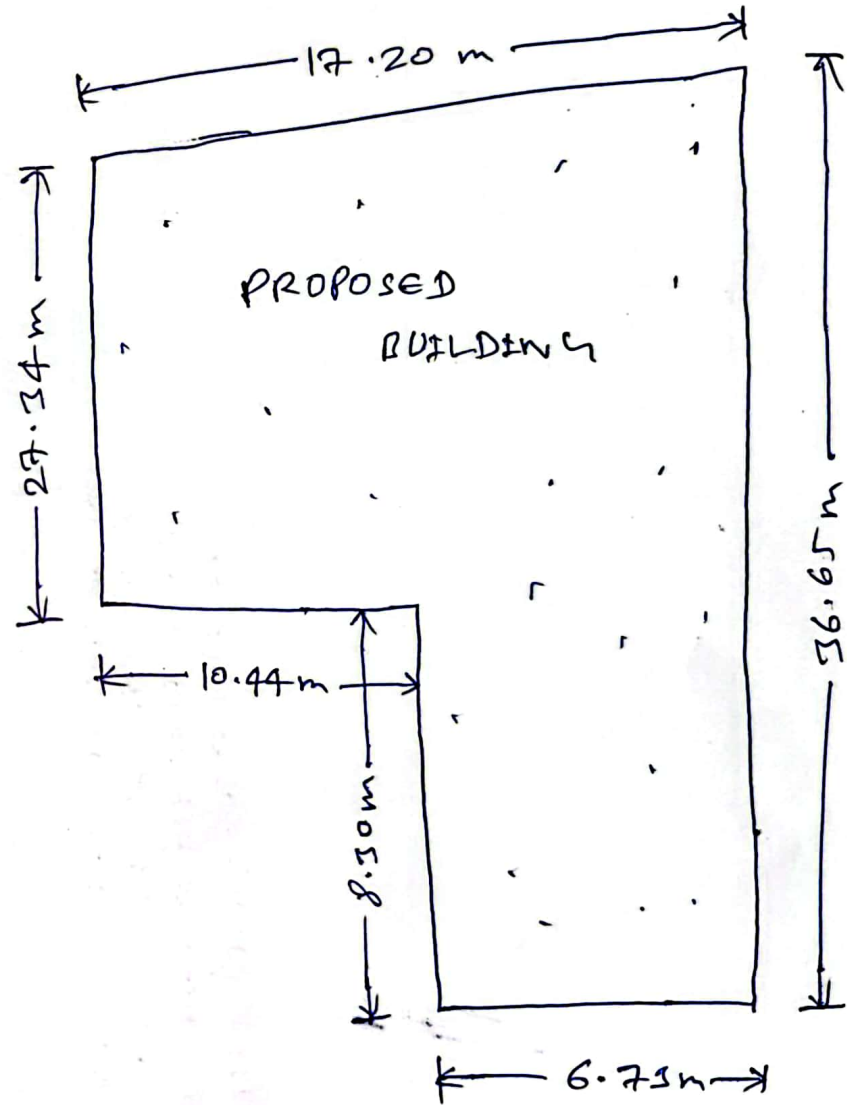

# SUNIL ORAON

SITE SKETCH OF  
SUNIL ORAON

Amr  
S.C  
D. Singh  
Amin

ROAD = 3.65 mtr