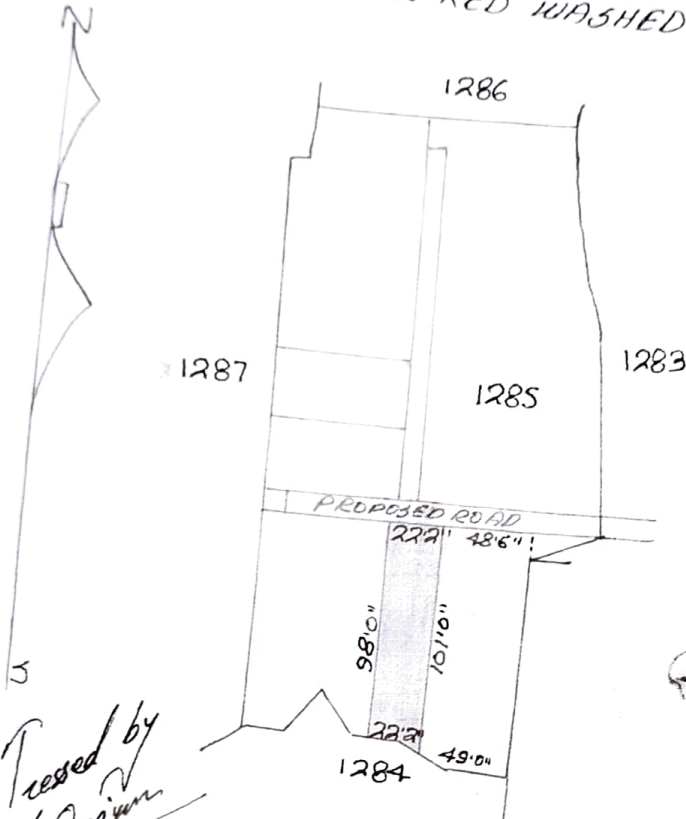

ORIGINAL

ARCHES SITE FOR SI MA DEVI MAP OF VILLAGE
LOHARDAGA THANA NO 194 THANA @ DIST LOHARDAGA
SURVEY PART OF PLOT NO 1285 NEW PLOT NO 632
UNDER MUNICIPAL AREA 05 DECIMAL MORE OR
LESS SHOWN IN RED WASHED SCALE 64"=1 MILE