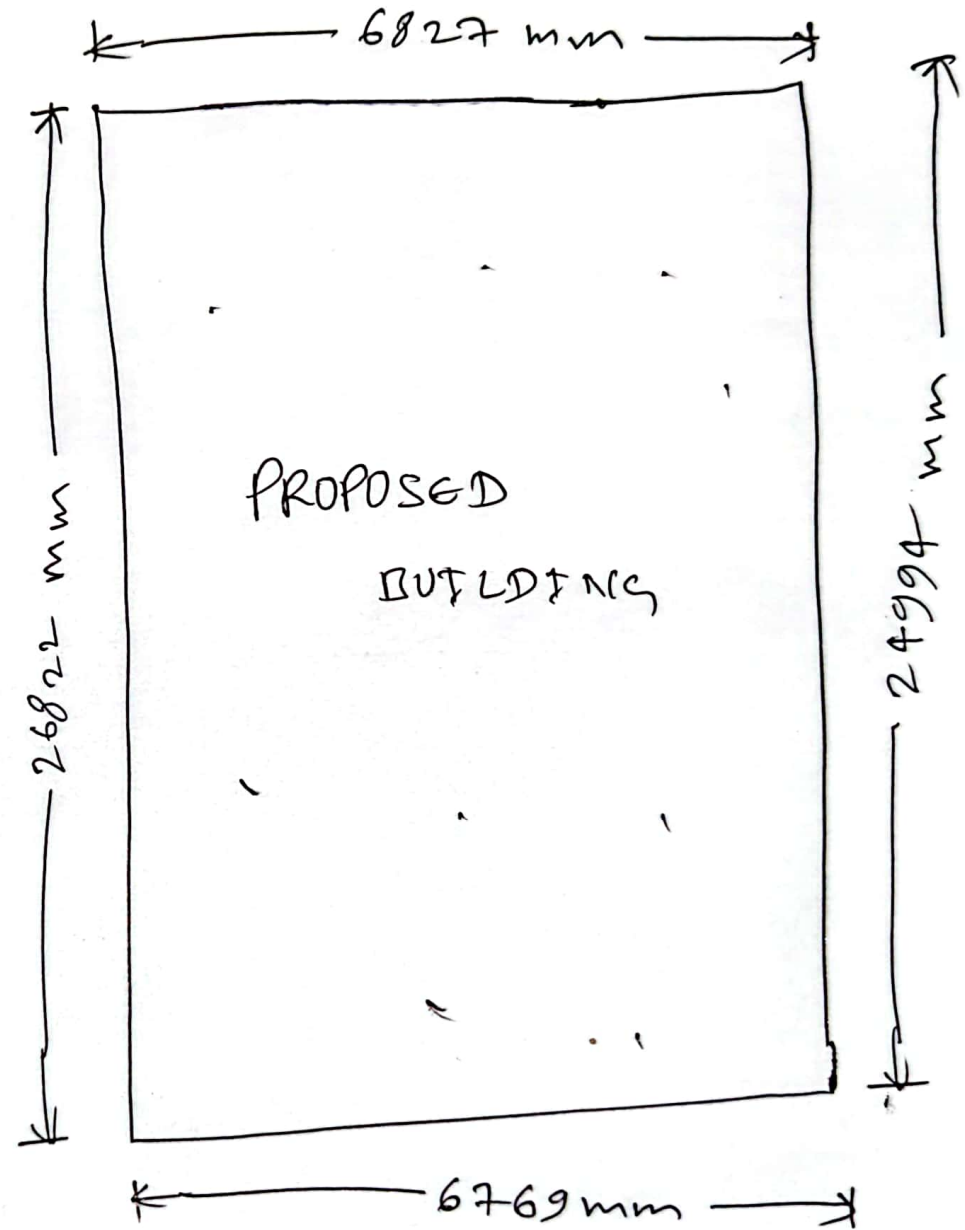

SIMA DEVI

SITE SKETCH OF
SIMA DEVI

Ah
D.C

ROAD = 3.65 mtr