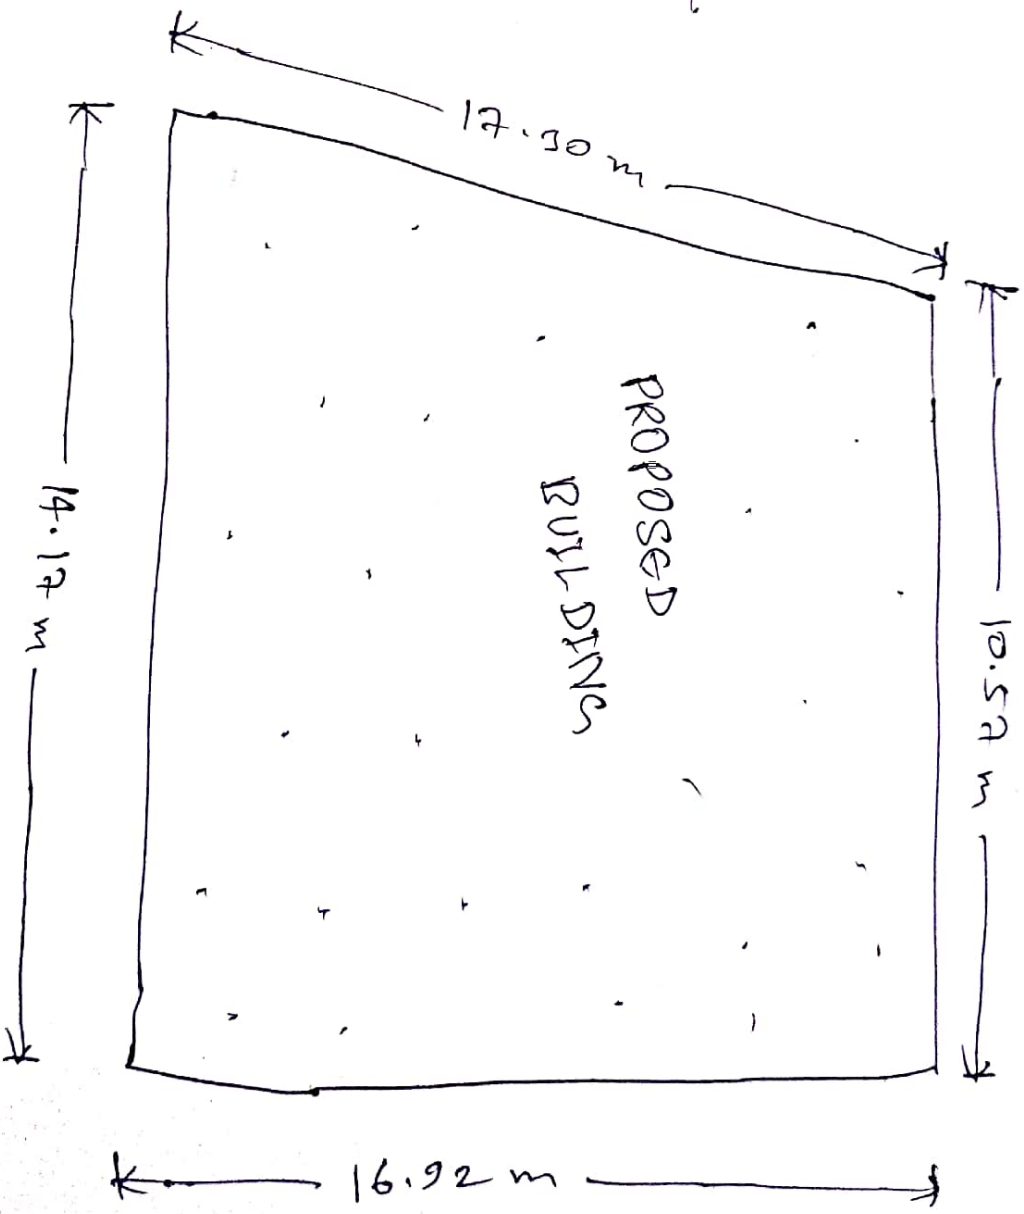

KANCHAN KUMAR

SITE SKETCH OF

KANCHAN KUMAR

Abhishek

D. E.

Demanding Sir
Anwar

ROAD = 5.60 m