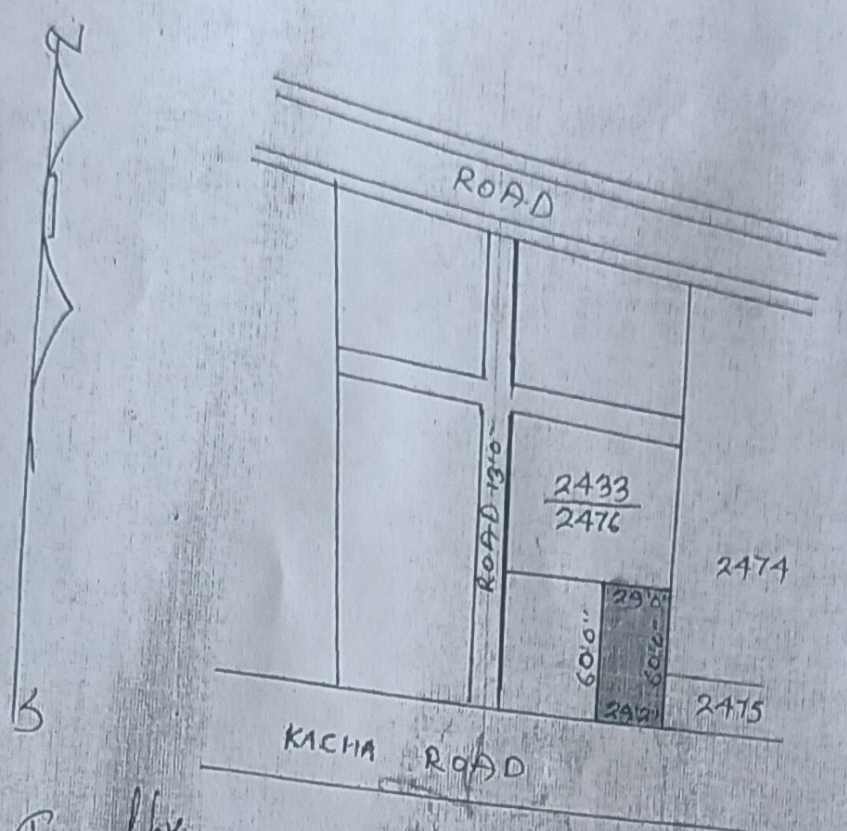

ORIGINAL
 PURCHASE SITE FOR PRITY AGRICULTURAL MAP OF VILLAGE
 LOHARDAGA THANA NO 194 THANA & DIST LOHARDAGA
 SURVEY PART OF PLOT NO 2433/2476 M.S. PLOT NO
 3025 AREA 04 DECIMAL MORE OR LESS SHOWN IN
 RED WASHED SCALE 64"=1 MILE