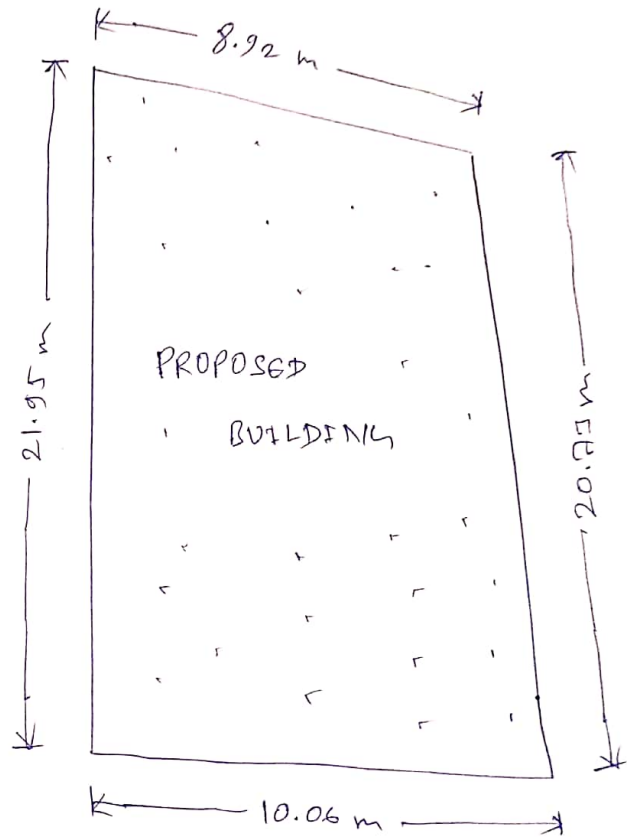

NACMA NICAR

SITE SKETCH OF ~~GA~~
NACMA NICAR

Abkashan r
D.C.

Charmedel r Bhot
Bany

ROAD = 5.10 m