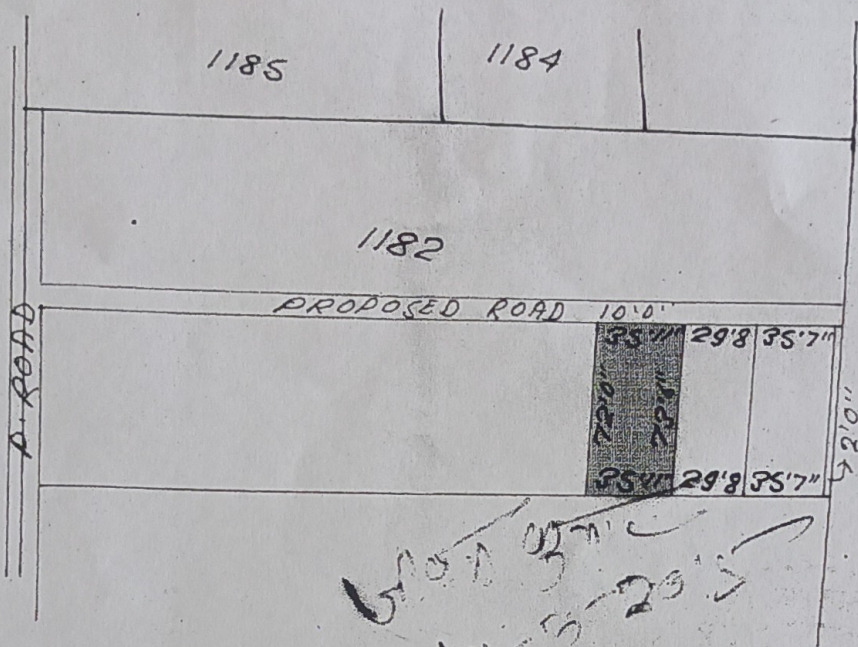

ORIGINAL

PURACHES SITE FOR TIRTH RAM SAHU MAP OF VILLAGE LOHARDAGA THANA NO 194 THANA & DIST LOHARDAGA SURVEY PART OF PLOT NO 1182 AREA 06 DECIMAL MORE OR LESS SHOWN IN RED WASHED SCALE 64"=1 MILE

Witnessed by
K. Dasgupta