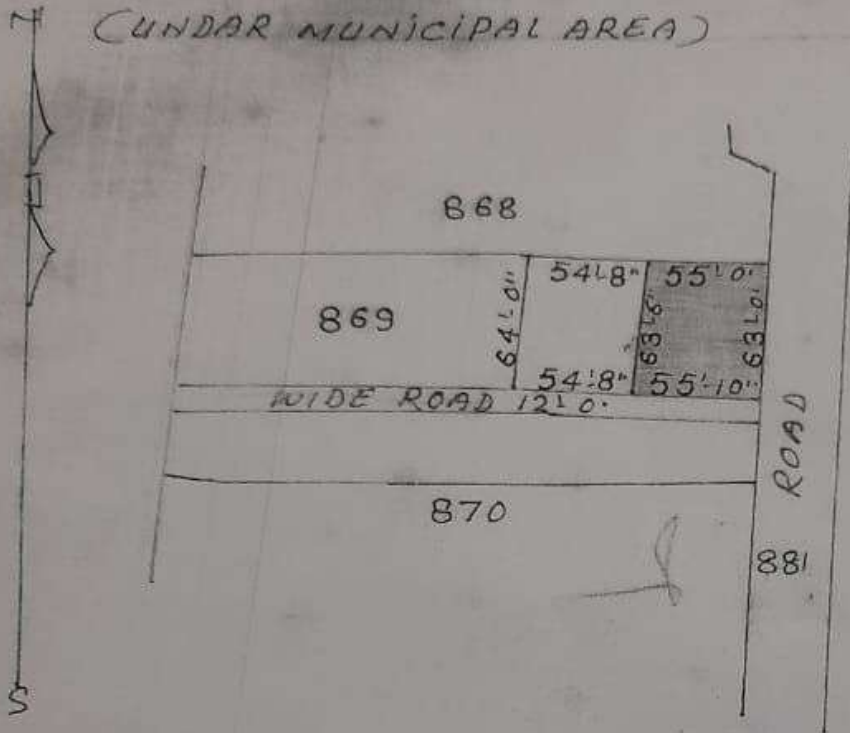

ORIGINAL

AD OF VILLAGE LOHARDAGA THANA NO. 194  
THANA & DIST LOHARDAGA SURVEY PART OF  
PLOT NO. 869 ARE 08 DECIMIL MORE OR LESS  
SHOWN IN RED WASHED SCALE 64" 1 MILE  
(UNDAR MUNICIPAL AREA)

Witnessed by  
Muhammad  
Amir