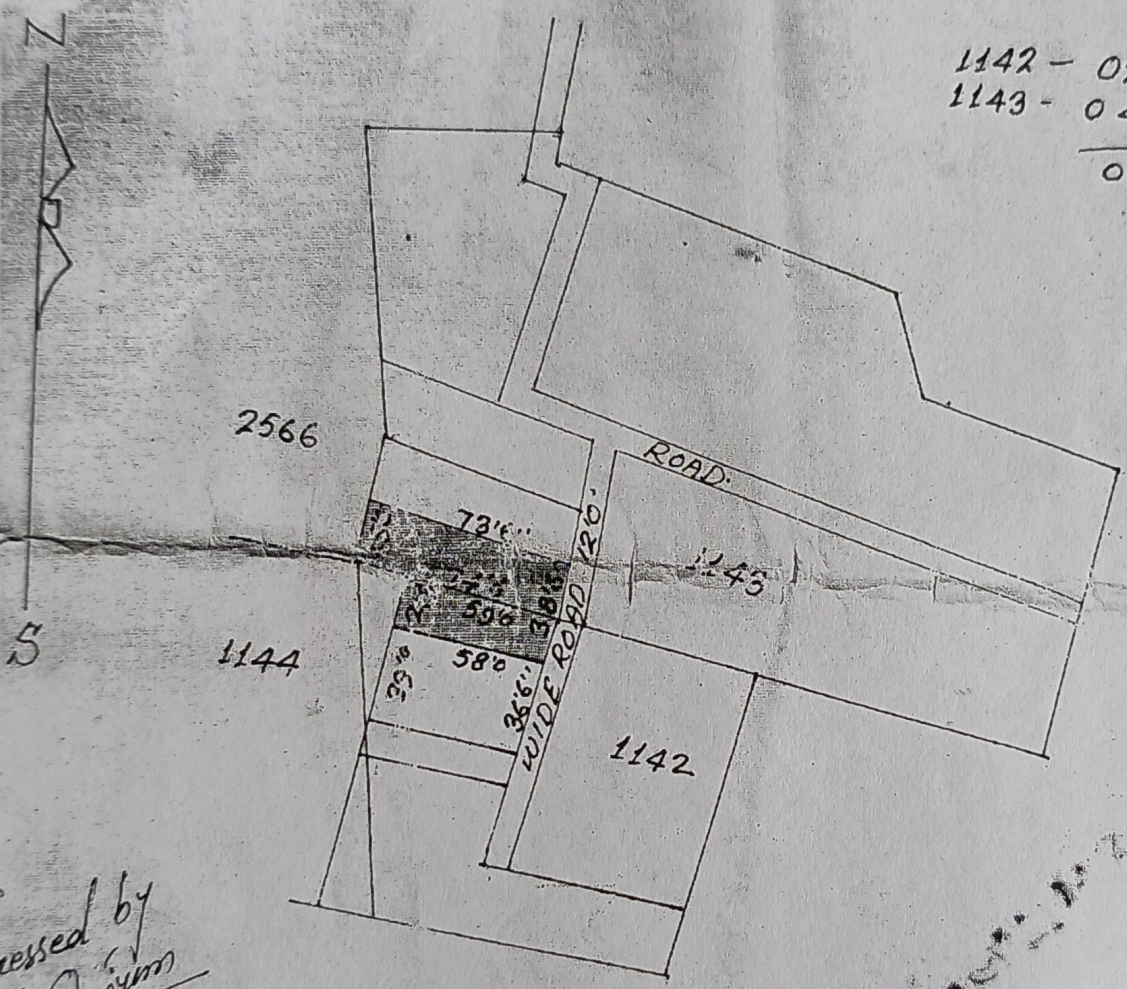

ORIGINAL
 RAJESHNARI DEVI MAP OF VILLAGE
 RCHAES SITE FOR ~~RAJESHNARI~~ HARADAGA THANA NO 194 THANA 3 DIST LOHARDAGA
 SURVEY PART OF PLOT NO 1143 AREA 06 1/2 DECIMAL
 MORE OR LESS SHOWN IN RED WASHED SCALE 64" 1 MILE

1142 - 02 1/2 DEC.
 1143 - 04 "

 06 1/2 DEC.

checked by
 K. Dasgupta
 HJ