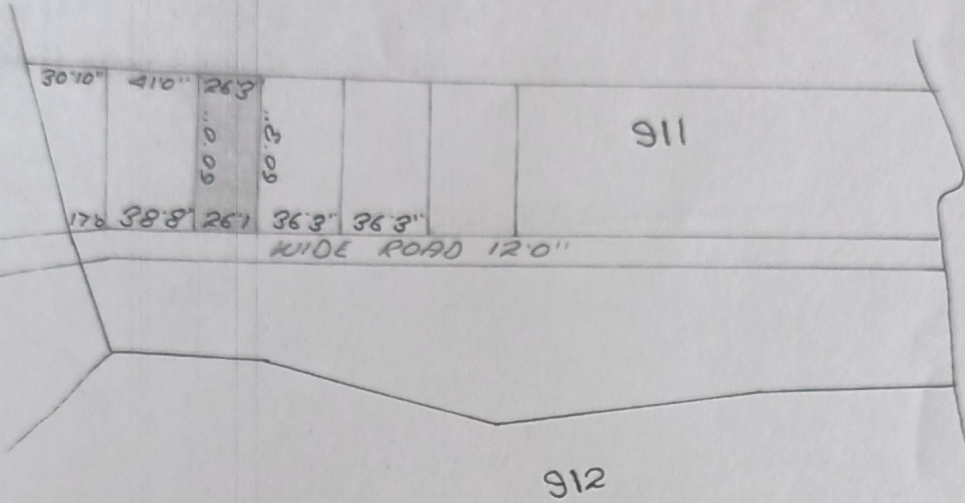

ORIGINAL

THIS SITE FORUSHAKETA DEVI. MAP OF VILLAGE
ARDAGA THANA NO 194 THANA & DIST LOHARDAGA
RYEY PART OF PLOT NO 2326 M-5. PLOT NO 911
AREA: 03.60 DECIMAL MORE OR LESS SHOWN IN RED
WASHED SCALE 64"=1 MILE