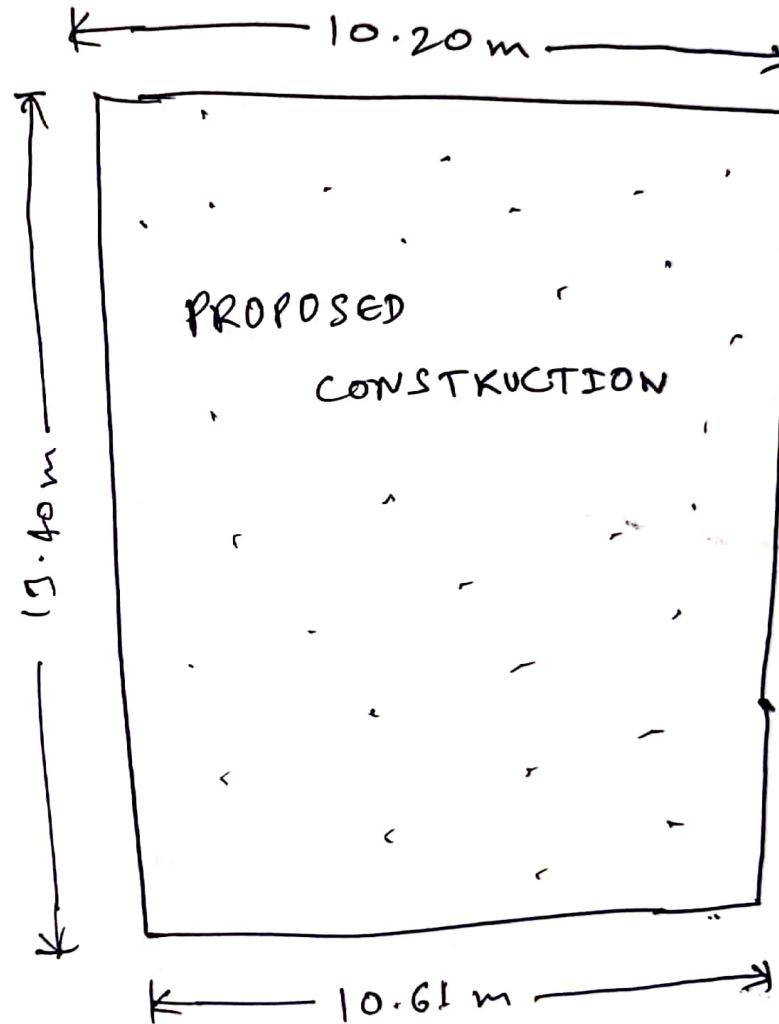

YOGENDRA PRASAD

SITE SKETCH OF YOGENDRA PRASAD

Abhishek
T.E
Yogendra
Anis

ROAD = 3.0 mtr

12.85 m