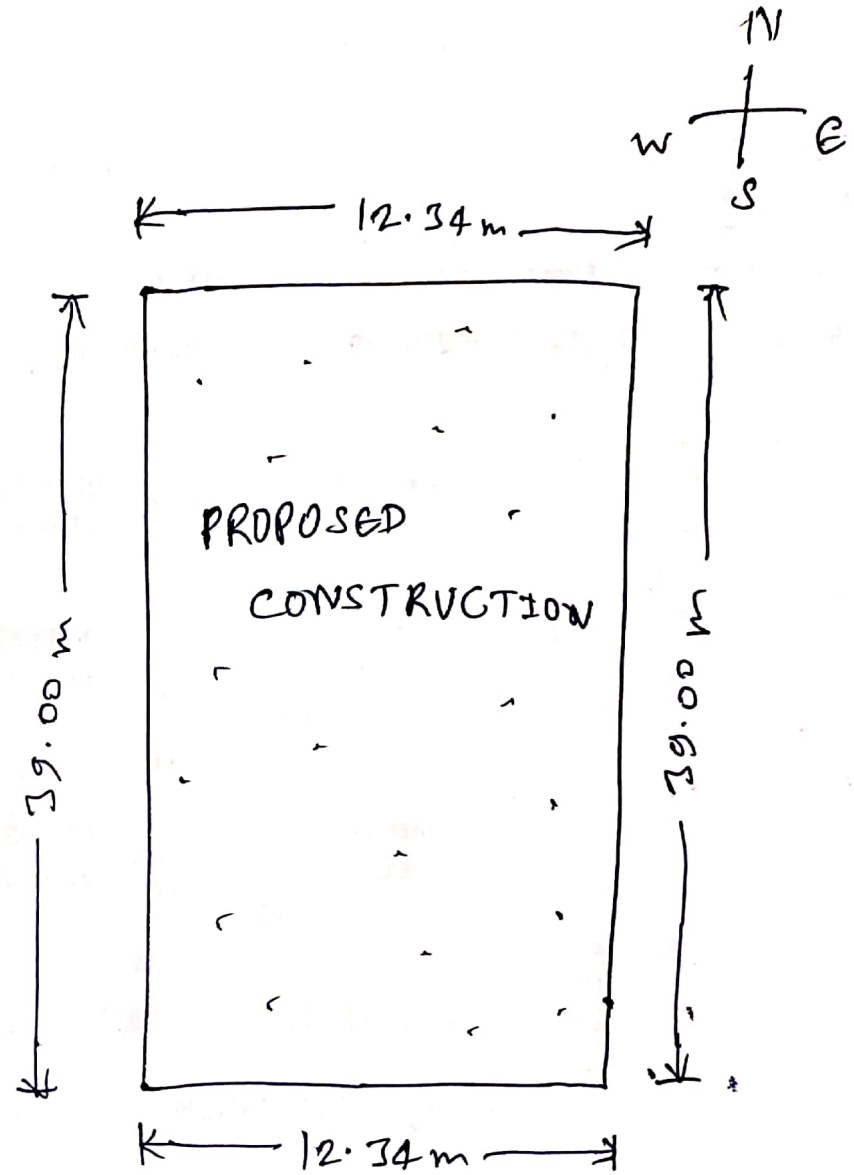

URMILA DEVI

SITE SKETCH OF
URMILA DEVI

Abhishek r
T.G.

~~Diwansh~~
Amin

ROAD = 6.10 mtr