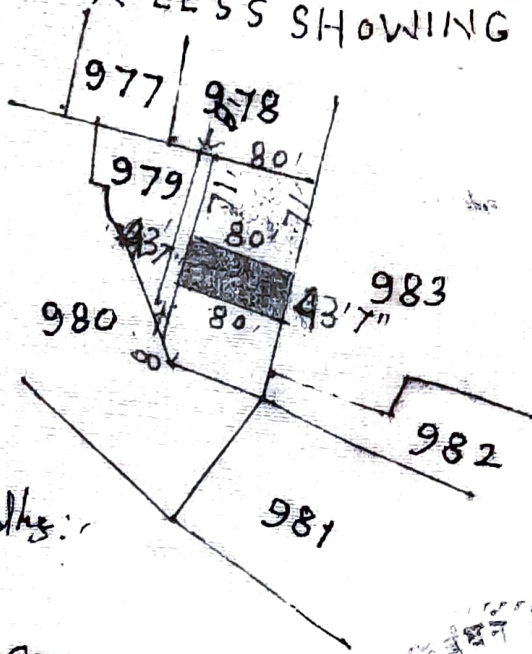

DUPLICATE

VILLAGE - KUTMUTHANA & DIST. LOHARDAGA  
THANA NO - 141 - SCALE 32" = 1 MILE

SURVEY PART PLOT NO - 979 - AREA - 08 DEC  
MORE OR LESS SHOWING IN RED WASHED

Traced by:

F. Ram  
Amm

दि. मी. प. 3/7/09  
3/7/09