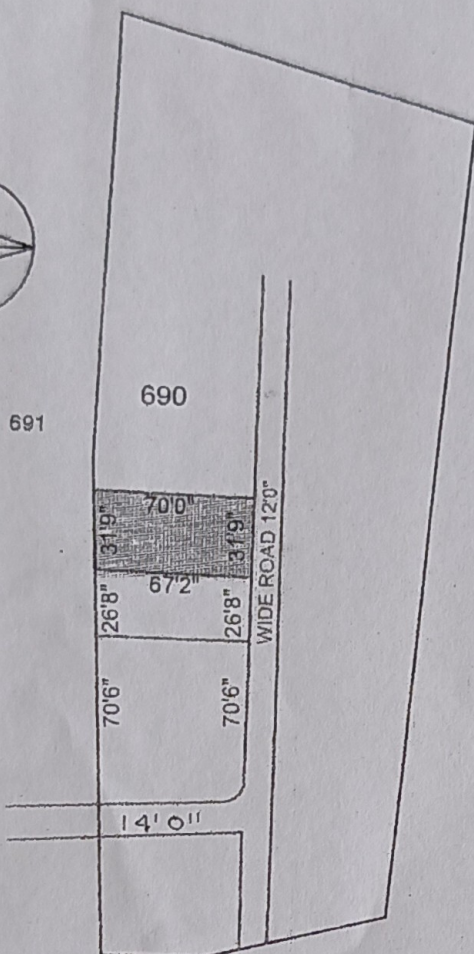

ORIGINAL

PURCHASE SITE FOR AJIT LAL MAP OF VILLAGE LOHARDAGA  
THANA NO 194 THANA \$ DIST LOHARDAGA SURVEY PART OF  
PLOT NO 690 OLD PLOT NO 1137 AREA 05 DECIMLMORE OR  
LESS SHOWN IN RED WASHED

Witnessed by  
*K. D. Singh*  
*[Signature]*