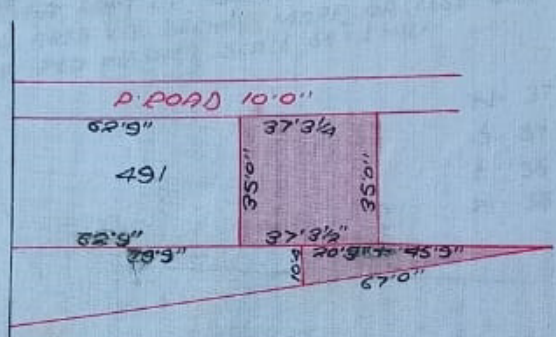

VILLAGE LOHARDAGA THANA NO 195 THANA & LOHARDAGA
 SURVEY PART OF PLOT NO 491 M.S. PLOT NO 704
 AREA 38 KARI MORE OR LESS SHOWN IN RED WASHED
 SCALE 64" = 1 MILE

5
 Pressed by
 K. K. K.