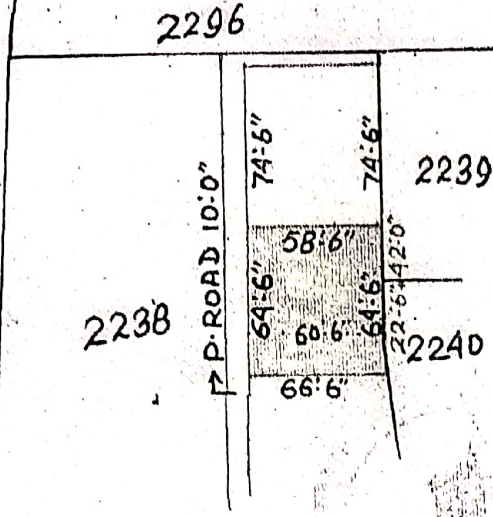

ORIGINAL

QADLA P.S NO. 148 P.S SENHA DIST. LOHARDAGA
NO. 2238 OLD PLOT NO. 2023 AREA 09 DEC.
JR LESS SHOWN IN RED WASHED.
SCALE 64" = 1 MILE

Traced by
Parash Kumar
Amin
10/01/2018

Bitu orgon
09-08-18

Runam kumar