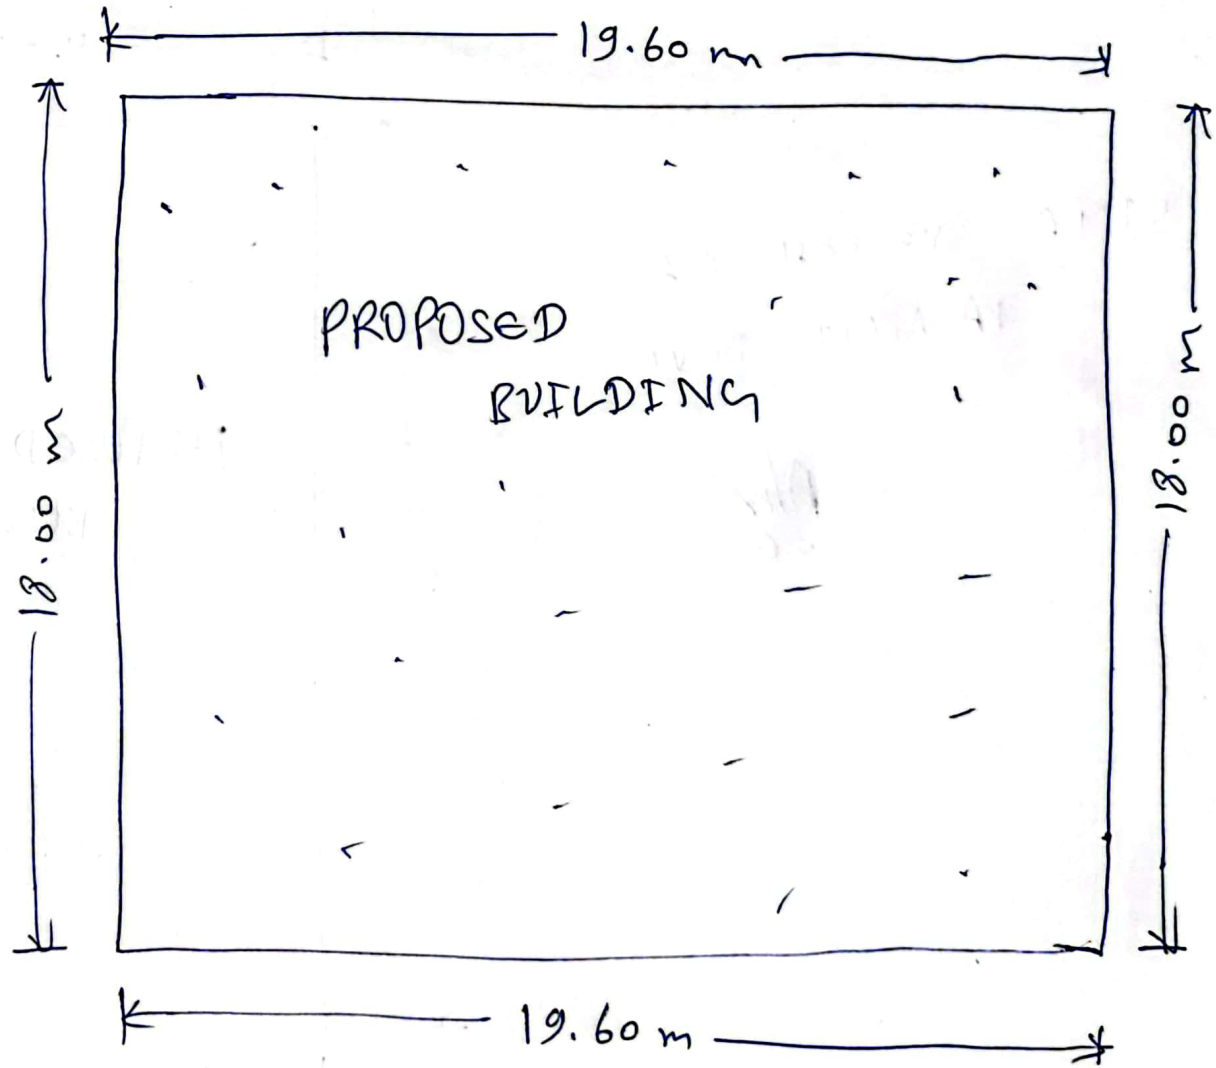

PUNAM KUMARI

SITE SKETCH OF
PUNAM KUMARI

Abh
J.E

ROAD = 3.96 m