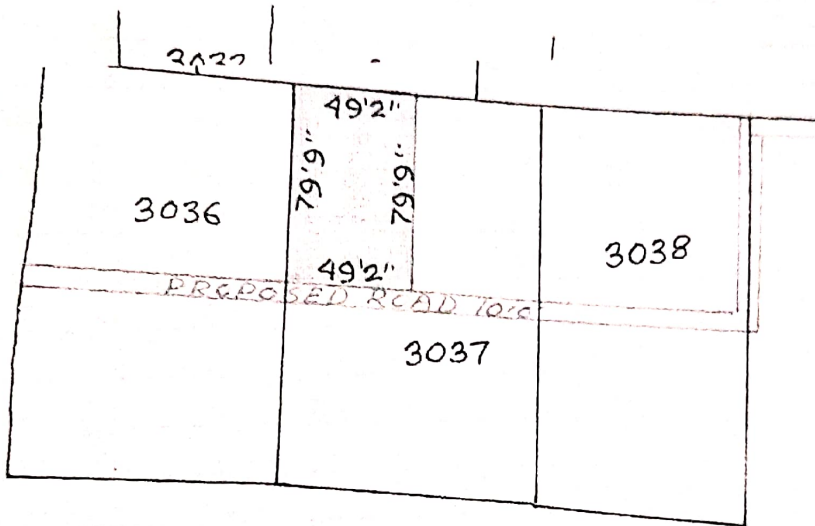

ORIGINAL
 PURCHES SITE FOR SP. SRIPAM CHANGIT MAP OF VILLAGE
 BADLA THANA NO 148 THANA SENHA DIST LOHARDAGA
 SURVEY PART OF PLOT NO 3037 AREA 09 DECIMAL
 MORE OR LESS SHOWN IN RED WASHED SCALE 6"=1 MILE