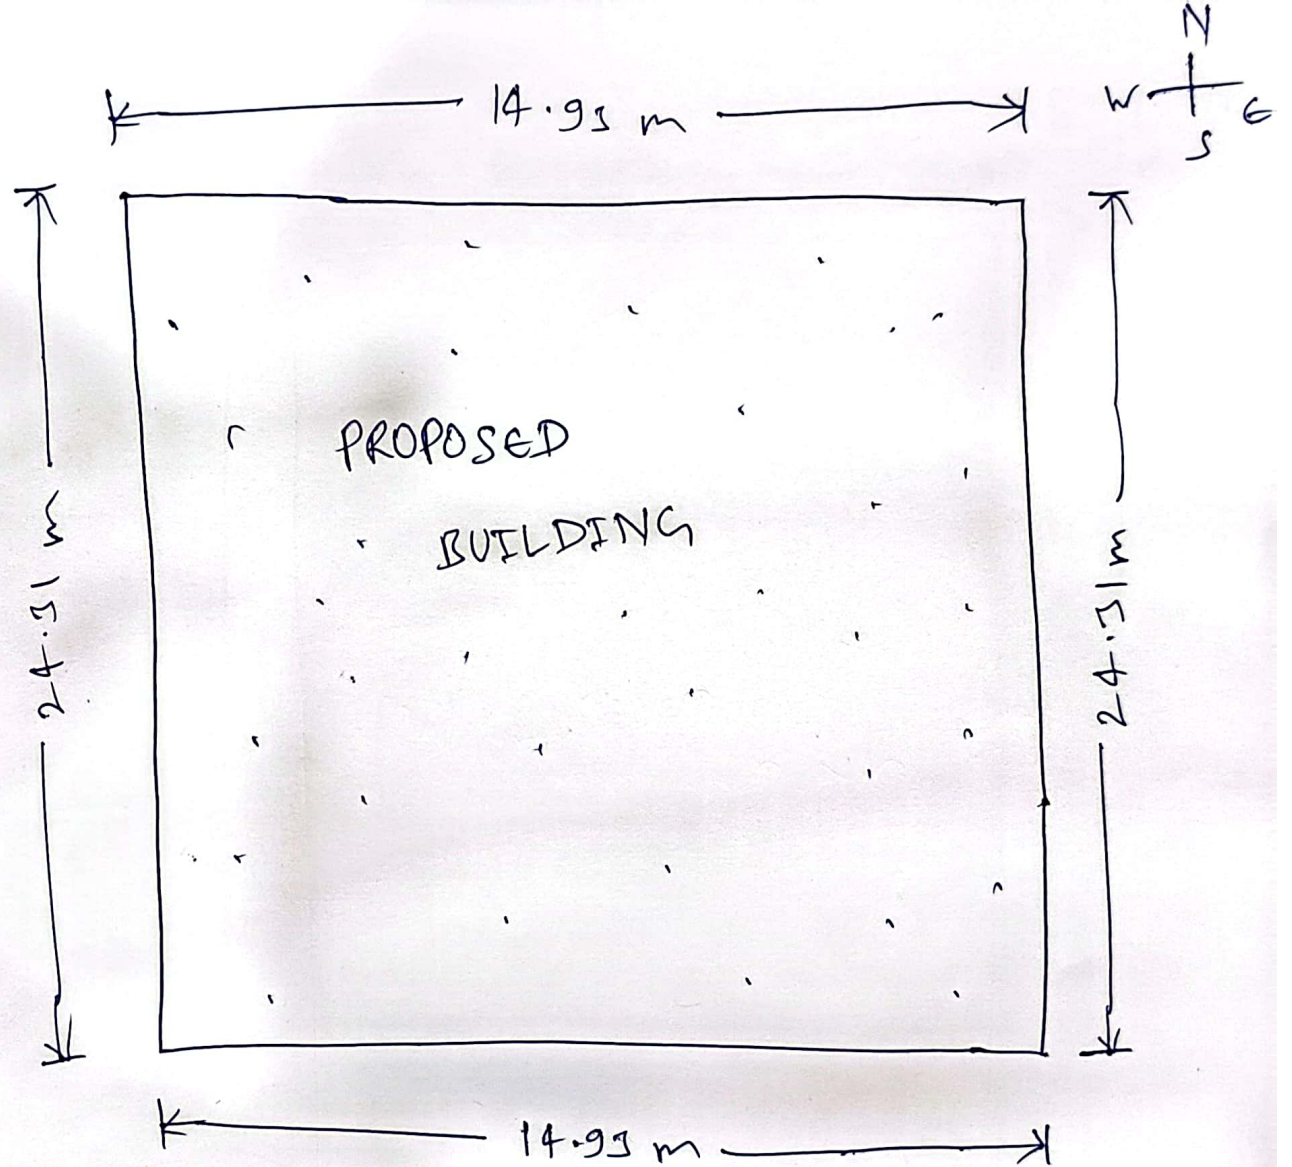

SHREE RAM BHAGAT

SITE SKETCH OF
SHREE RAM BHAGAT

AM
D.E

Charmeraj Siner
Amin

ROAD = 3.65 meter