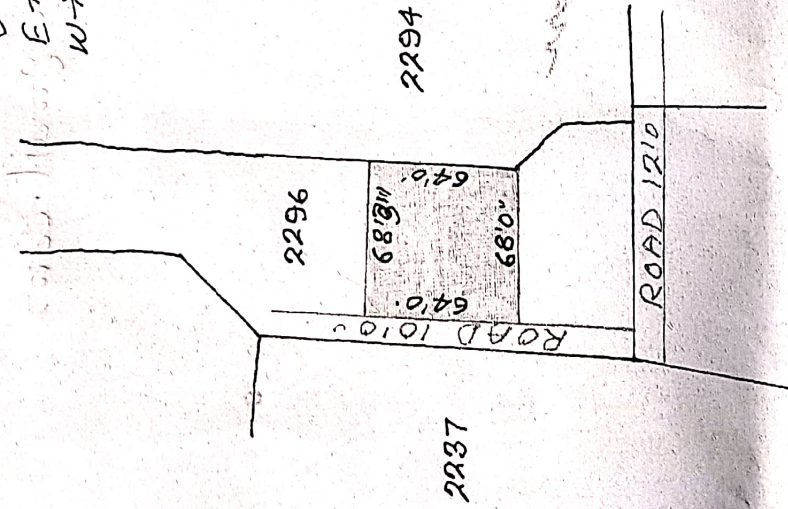

SITE FOR DUDHANTH SHARAI NEAR
 ES SITE FOR DUDHANTH SHARAI NEAR LOHARDAGA
 DIST. THANA JENHA DIST. PLOT NO 2019,
 THANA NO 148. THANA JENHA OLD PLOT NO 2019,
 PART OF PLOT NO 2296 OLD LESS SHOWN IN
 KEY AREA 10 DECIMAL MORE OR
 20 WASHED SCALE 64" = 1 MILE
 2ED

N → 68'3"
 S → 68'0"
 E → 64'0"
 W → 64'0"

138 FSI NO 311
 112023030
 - 1A

Passed by
 K. D. Singh
 MW

Binu Dagan

Piche
 10/18/21