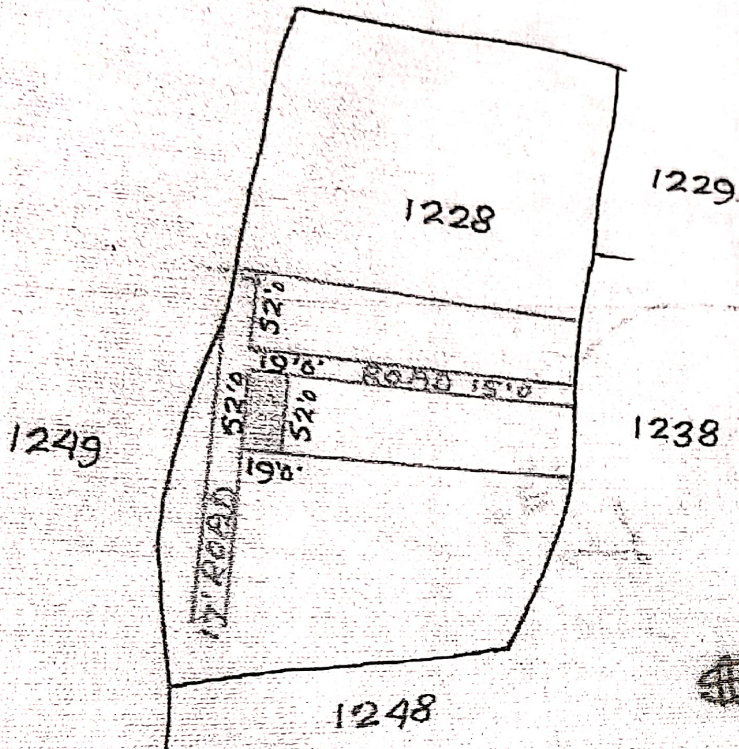

ORIGINAL

VILLAGE LOHARDAGA THANA NO 194 THANA
2, DIST LOHARDAGA SURVEY PART OF PLOT
NO 1228 AREA 23 KARI MORE OR LESS
SHOWN IN RED WASHED SCALE 32" 1 MILE

10000RS.

~~Done~~ 13-2-13

by
1/100