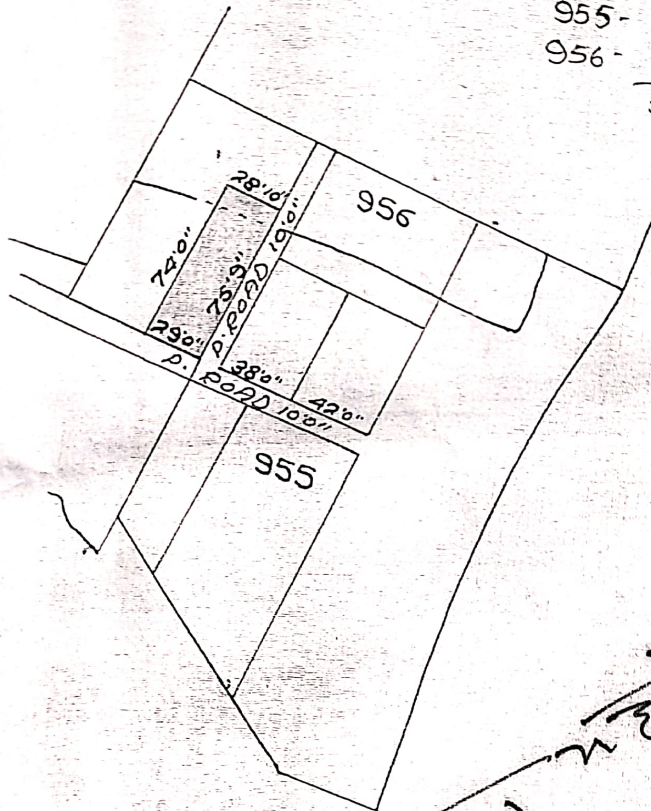

ORIGINAL

ACHES SITE FOR KUNTI DEVI MAP OF VILLAGE
ARDAGA THANA NO 194 THANA & DIST COHARDAGA
IRVEY PART OF PLOT NO 955 & 956 AREA 05 DECIMIL
MORE OR LESS SHOWN IN RED WASHED

SCALE 64" = 1 MILE

955 - 44 KARI
956 - 06 "

50 KARI

1700
1700

5.
Prepared by
K. D. Srinivasan