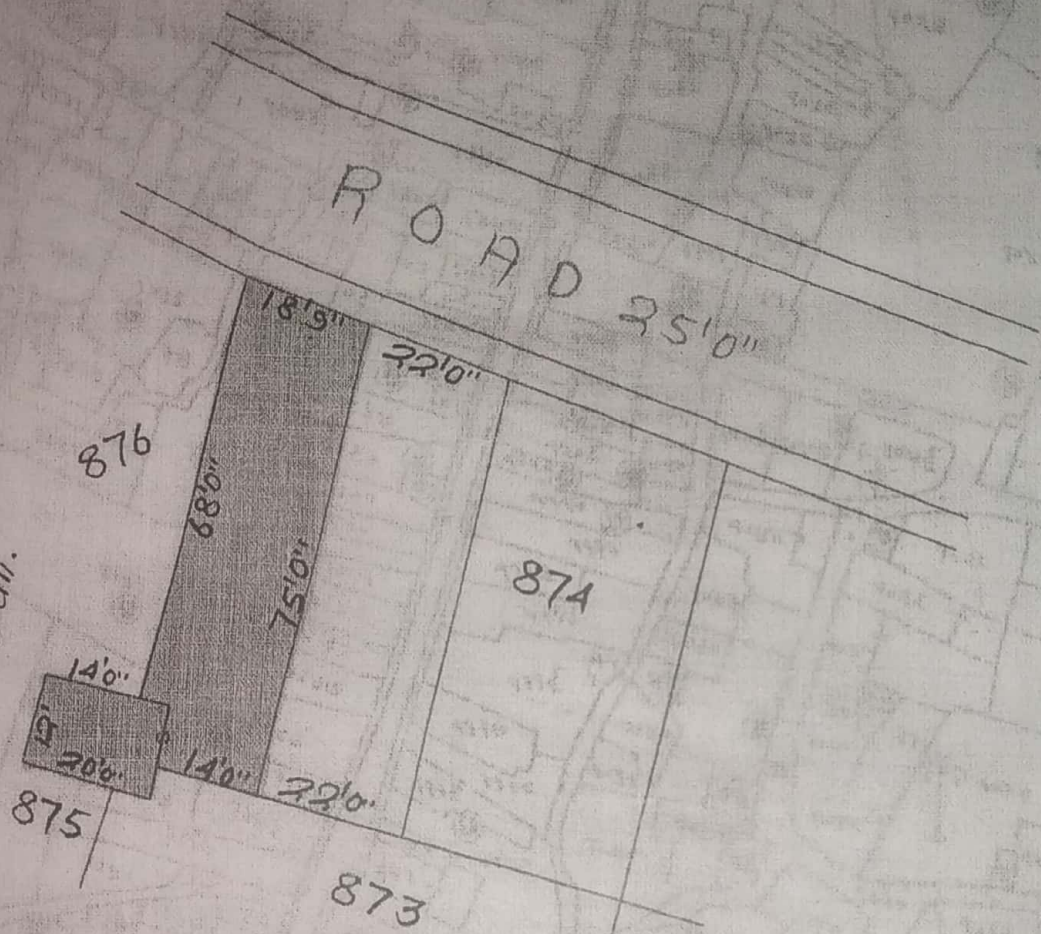

ORIGINAL

MAP OF VILLAGE LOHARDAGA MUNICIPAL THANA NO 194  
THANA & DIST LOHARDAGA SURVEY PART  
OF M.S PLOT NO 874  
AREA 03.7 DECIMAL  
MORE OR LESS SHOWN IN RED WASHED  
SCALE 64" = 1 MILE

Leased by  
Shri. S. S. Amin.

नगरपालिका कार्यालय  
लोहार्दगा नगरपालिका  
M.S PLOT:- 874.