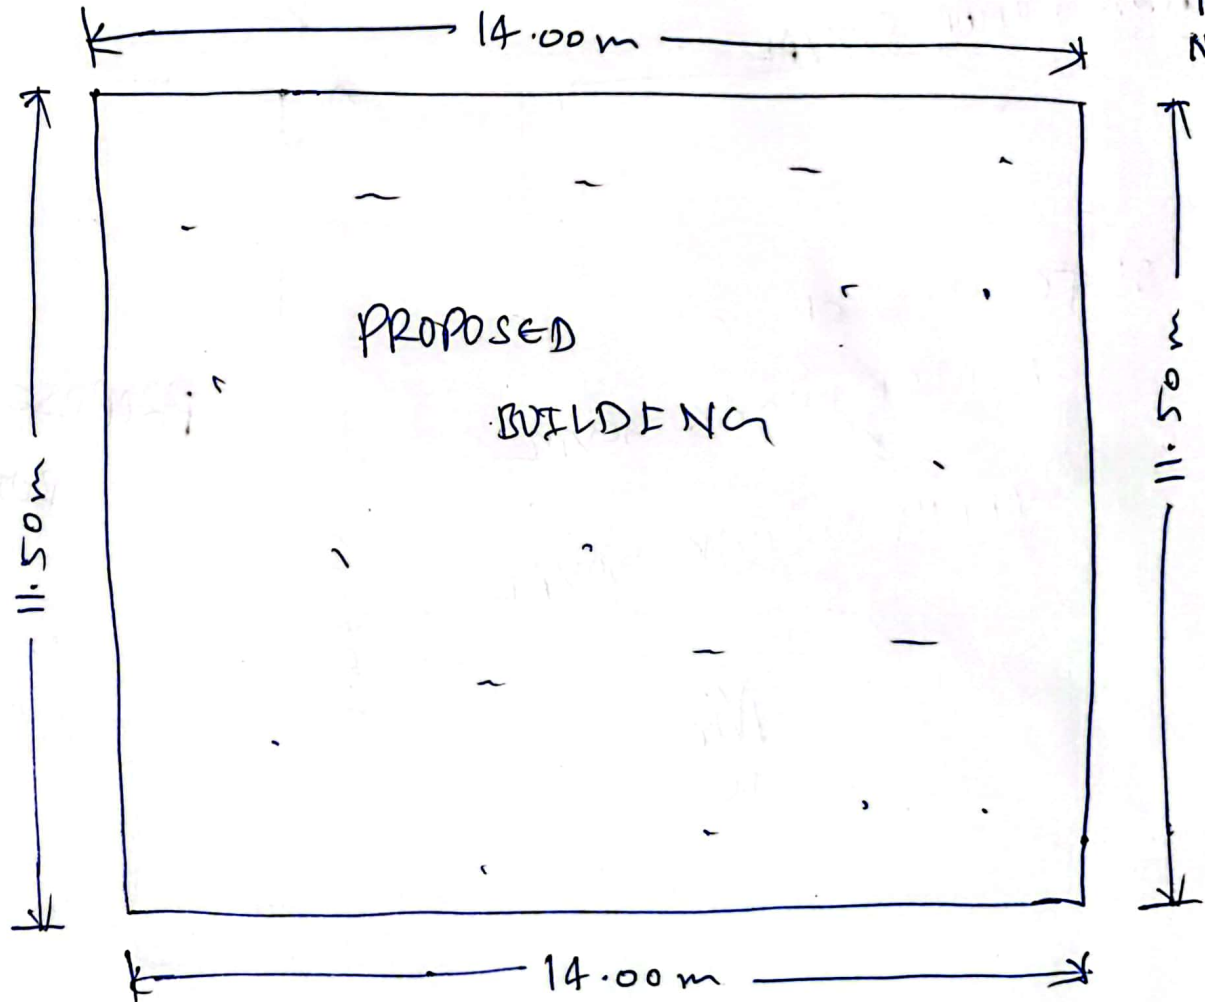

BIKASH KUMAR

SITE SKETCH OF
BIKASH KUMAR

AK
S.G

ROAD = 4.00 m