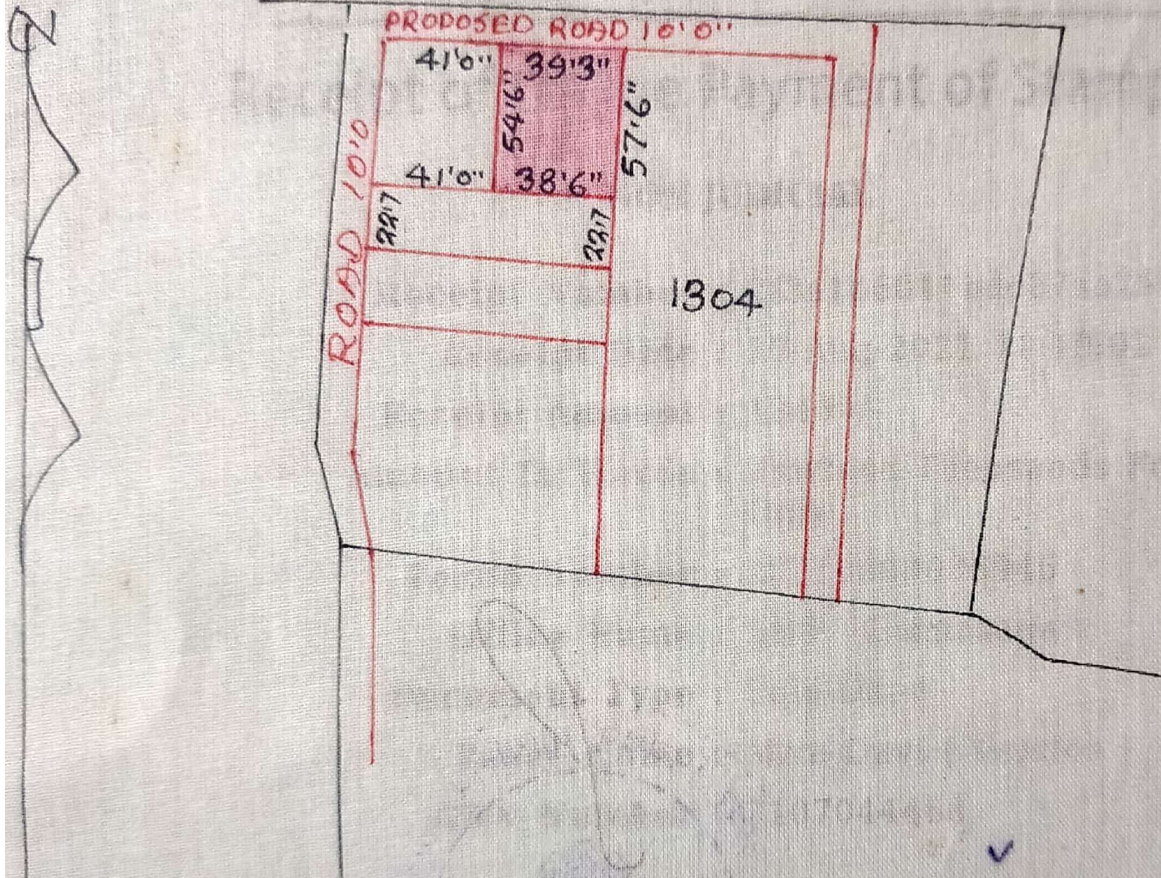

ORIGINAL

VILLAGE KAIMO THANA NO 212 THANA @ DIST
LOHARDAGA SURVEY PART OF PLOT NO 1304
OLD PLOT NO 1406 AREA 05 DECIMIL MORE
OR LESS SHOWN IN RED WASHED SCALE 64" = 1 MILE

1303

3
Tressed by
K. Dasgupta

मि. अ. अ. अ.