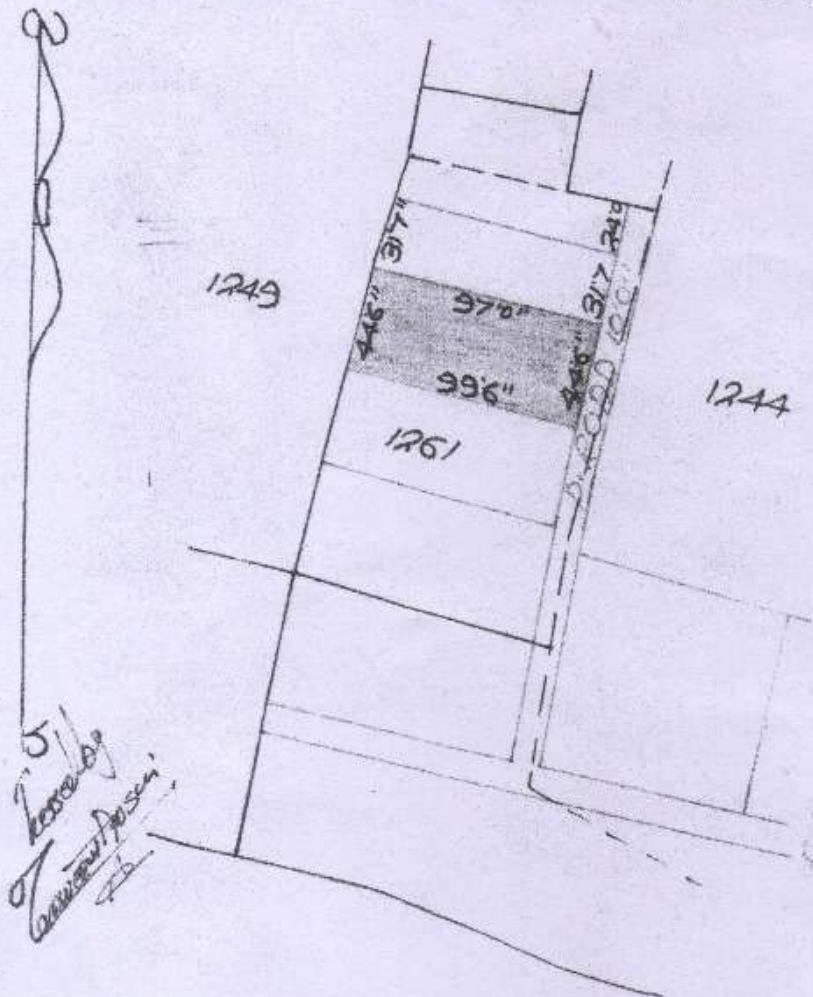

ORIGINAL

PURCHASE SITE FOR NEMAHASH TRUCKY MAP
OF VILLAGE KAIMO P.S NO 212 P.S & DIST.
LOHARDAGA SURVEY PART OF PLOT NO 1261
OLD PLOT NO 1375 AREA 10 DECIMAL MORE
OR LESS SHOWN IN RED WASHED
SCALE 64' = 1 MILE

Red Washed
- 10 1/2
- 10 1/2
- 10 1/2