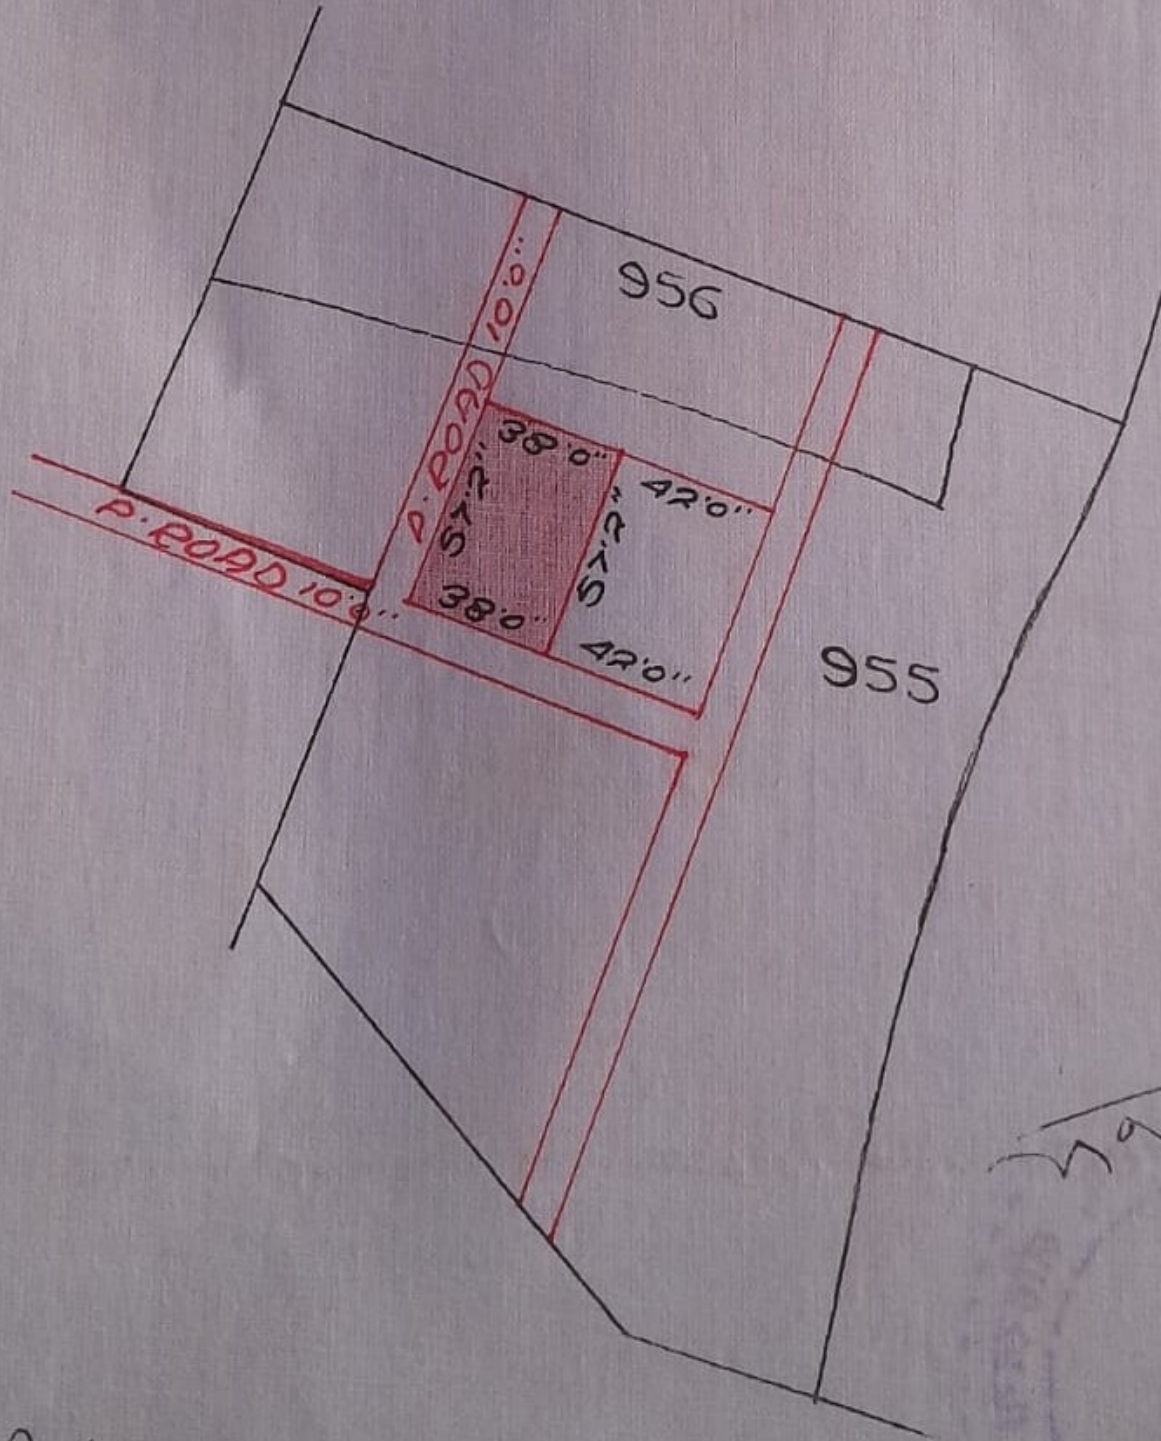

ORIGINAL

ACHES SITE FOR BASANTI DEVI MAP OF VILLAGE
HARDAGA THANA NO 194 THANA & DIST LOHARDAGA
IRVEY PART OF PLOT NO 955 NEW PLOT NO 632
NDER MUNICIPAL AREA-05 DECIMIL MORE OR LESS
HOWN IN RED WASHED SCALE 64"=1 MILE