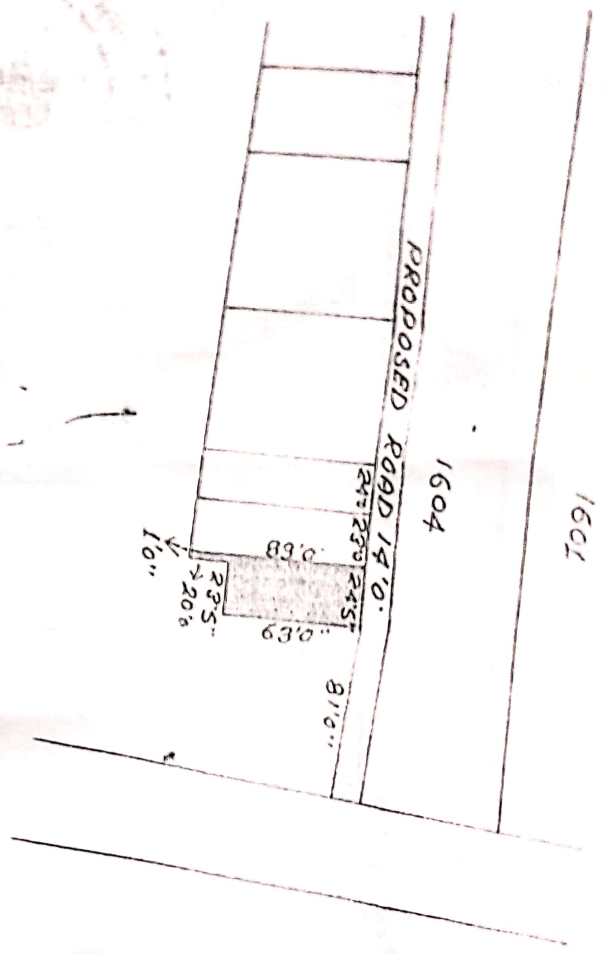

ORIGINAL  
VILLAGE (CHARDINGA) THANA NO 194 THANA @ DIST  
CHARDINGA SURVEY PART OF PLOT NO 1604 NEW  
PLOT NO 632 (UNDER MUNICIPAL) AREA - 353/4 KARRI  
MORE OR LESS SHOWN IN RED WASHED

Prepared by  
*[Signature]*