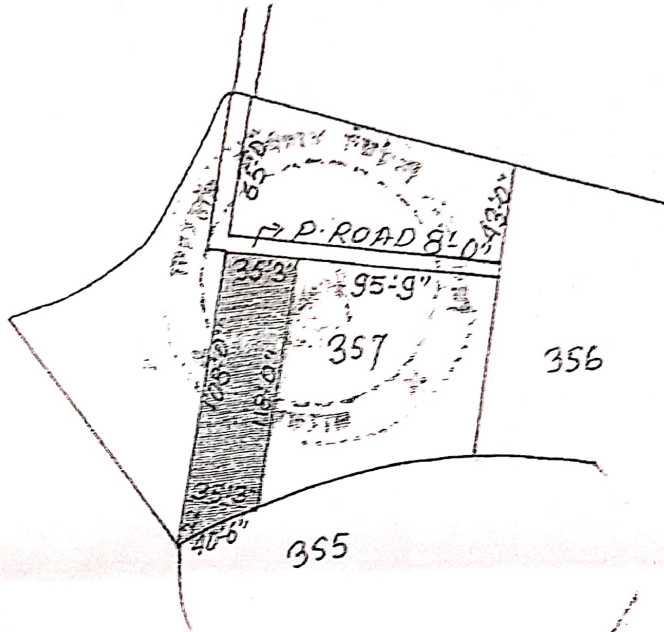

ORIGINAL
PURCHASE SITE FOR RITA DEVI MAP OF VILLAGE
JURIYA P.S NO. 197 P.S & DIST. LOHARDAGA SURVEY
PART OF PLOT NO. 357 AREA 10 DECIMAL MORE OR
LESS SHOWN IN RED WASHED. SCALE 64"=1 MILE.

N

Traced by
Parash Kumar
Amin

14.11.2011
93340-24725

15/11/2011
6/11/11