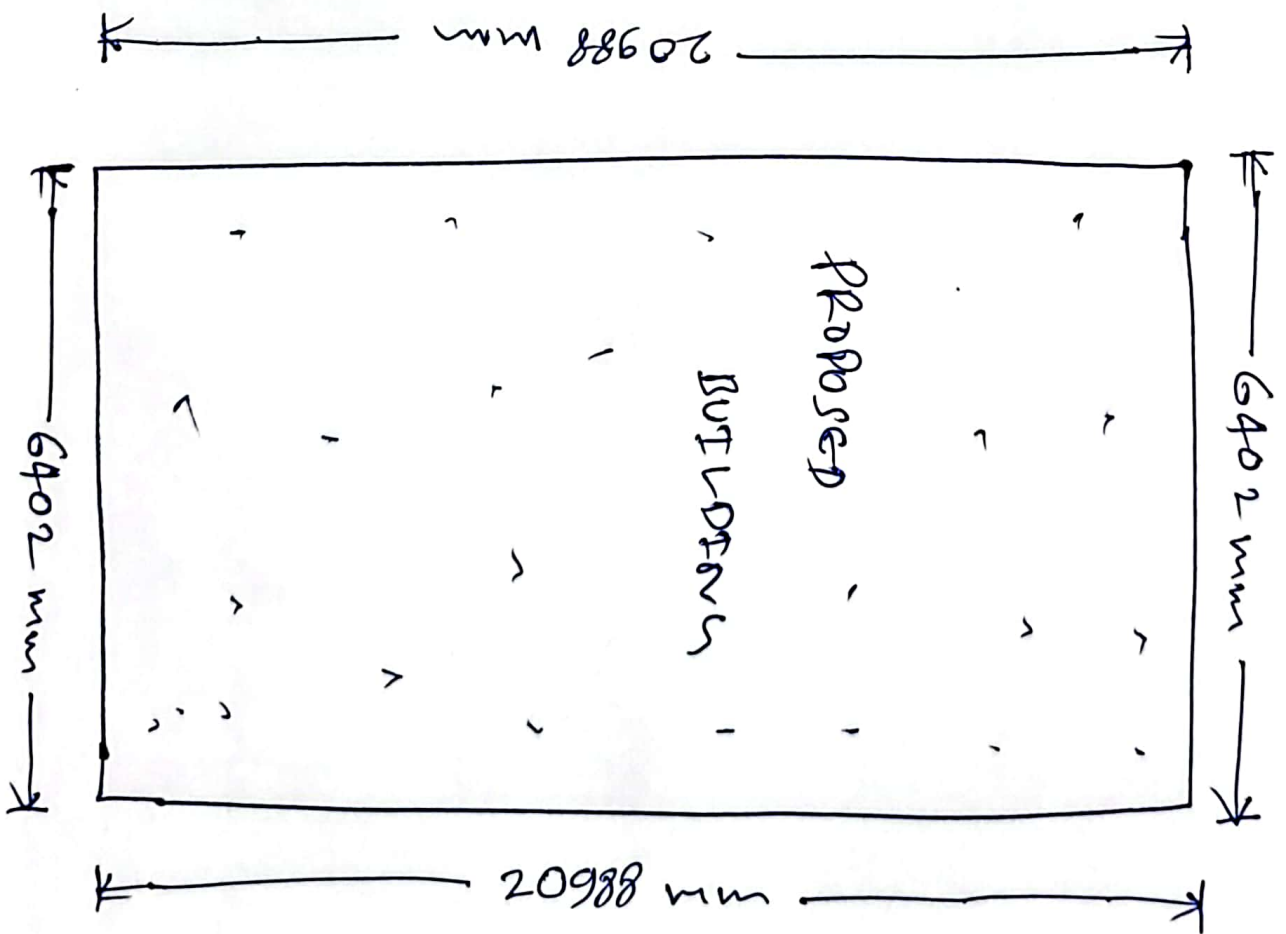

CHINTA DEVI

SITE SKETCH OF

CHINTA DEVI

Ah
n.c.

ROAD = 3.81 mtr