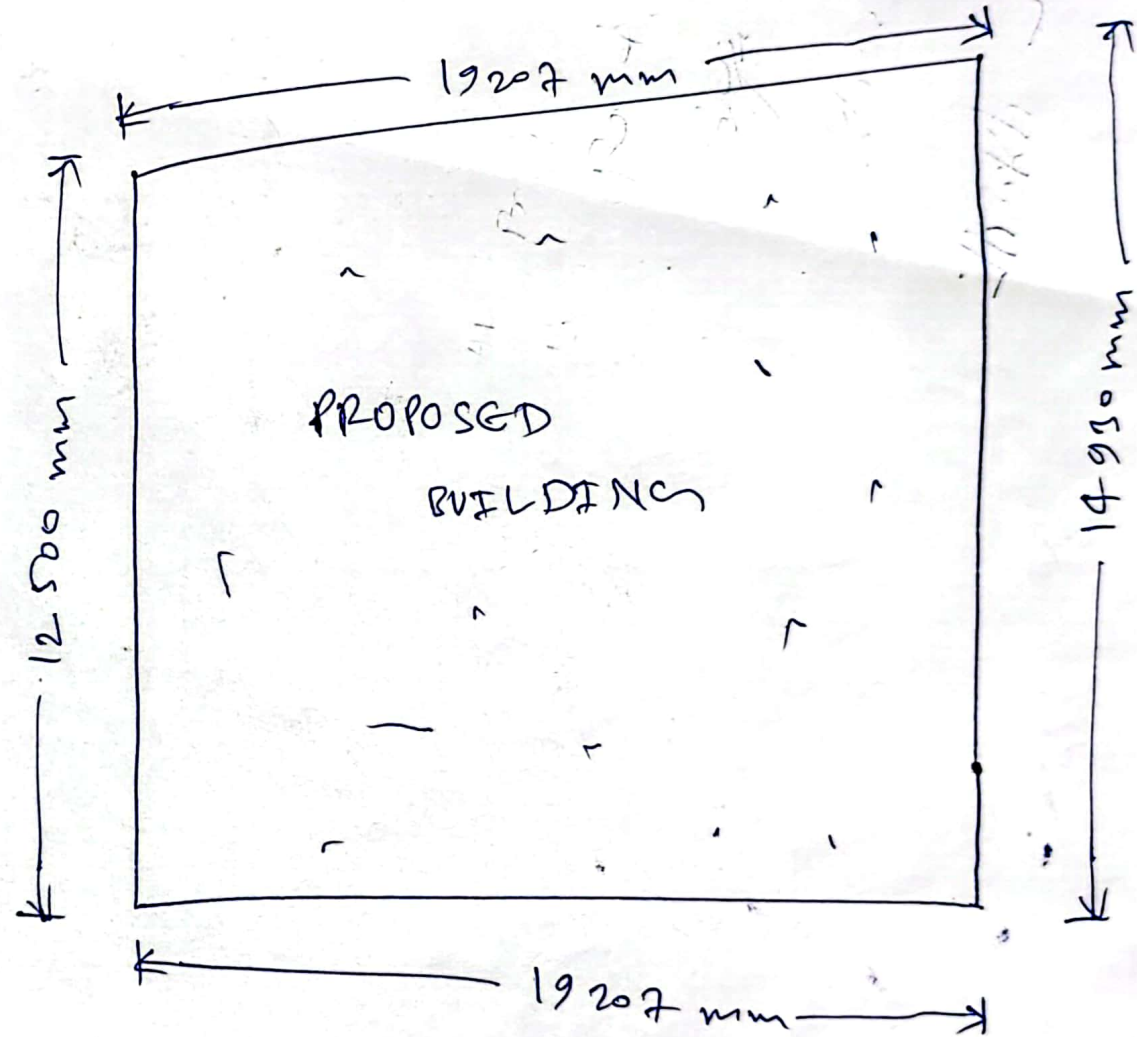

MALTI DEVI

SITE SKETCH OF
MALTI DEVI

Ah
S.C

ROAD = 3.65 mtr