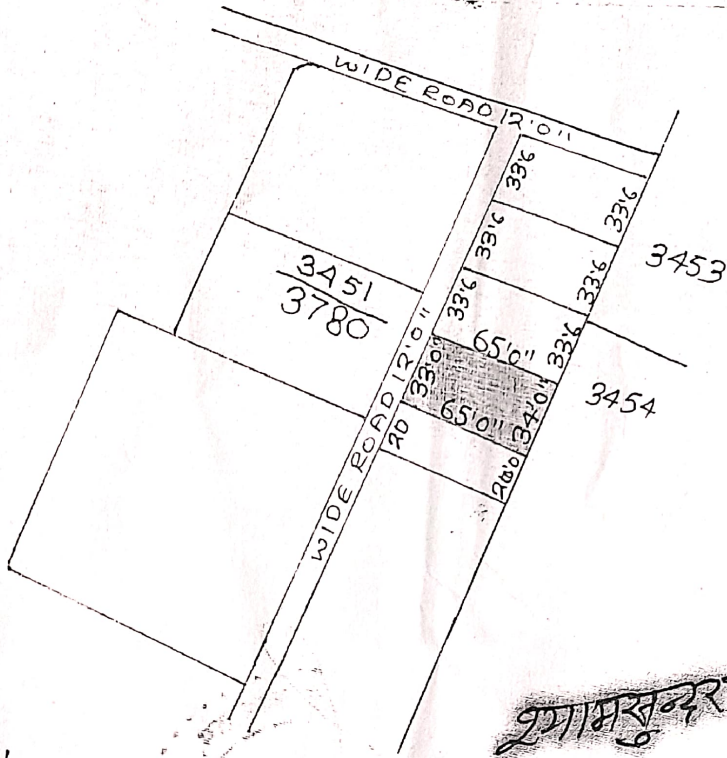

PURCHASE SITE FOR BIHADRI DEVI MAP OF VILLAGE  
 BADLA THANA NO 148 THANA SENHA DIST LOHARDAGA  
 SURVEY PART OF PLOT NO 3780 OLD PLOT NO 3044  
 AREA 05 DECIMAL MORE OR LESS SHOWN IN RED  
 WASHED SCALE 64"=1 MILE