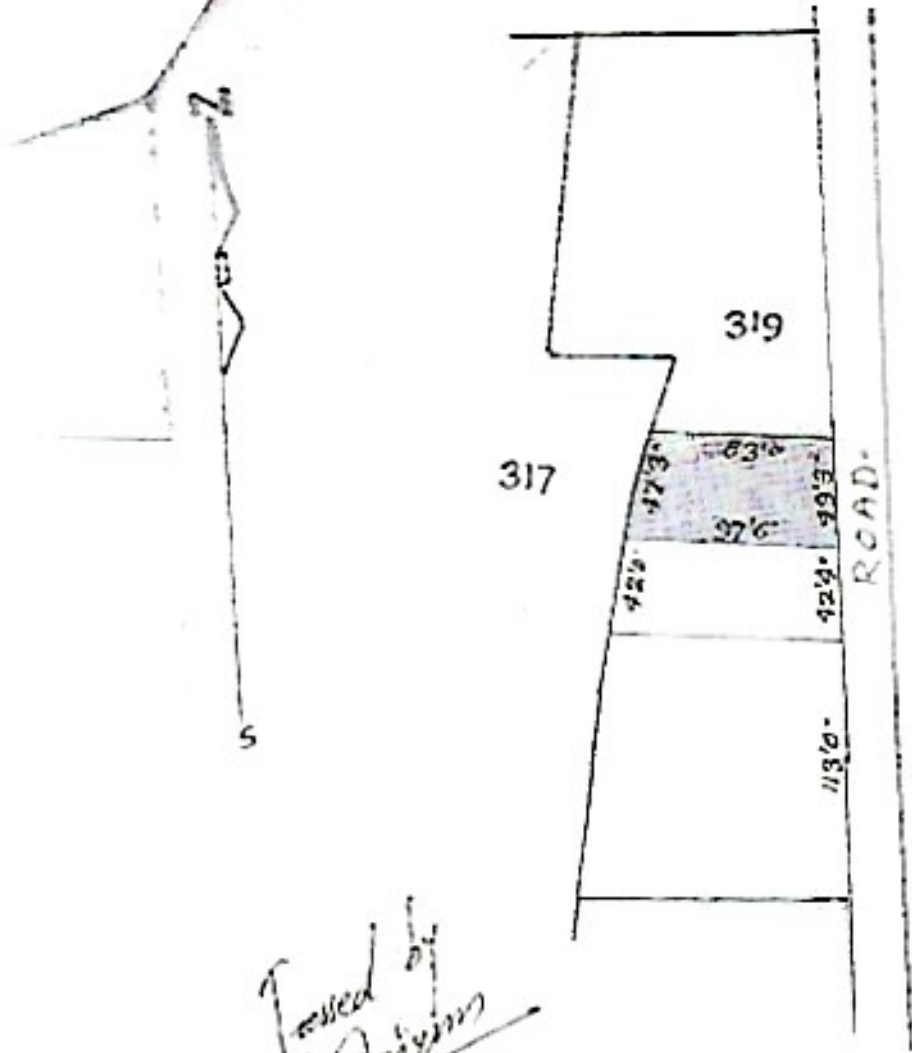

ORIGINAL  
 THE SITE FOR GOPAL CRACK MAP OF VILLAGE  
 YA THANA NO 197 THANA 2 DIST LOHARDAGA  
 PART OF PLOT NO 319 AREA 10 DECIMAL  
 ARE OR LESS SHOWN IN RED WASHED  
 SCALE 64" 1 MILE

Chaitany Kujur