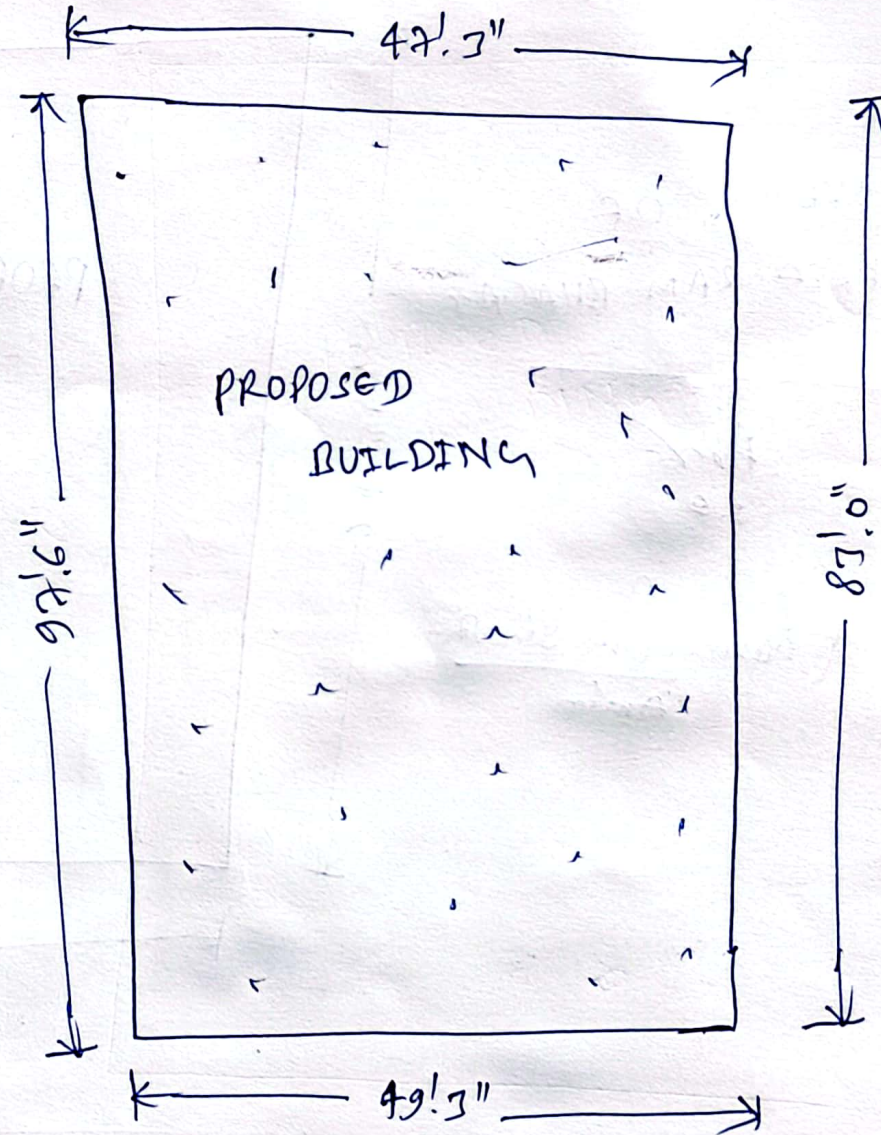

CHOPAL ORAON

SITE SKETCH OF
CHOPAL ORAON

AK
D.G.

ROAD = 3.60 mtr