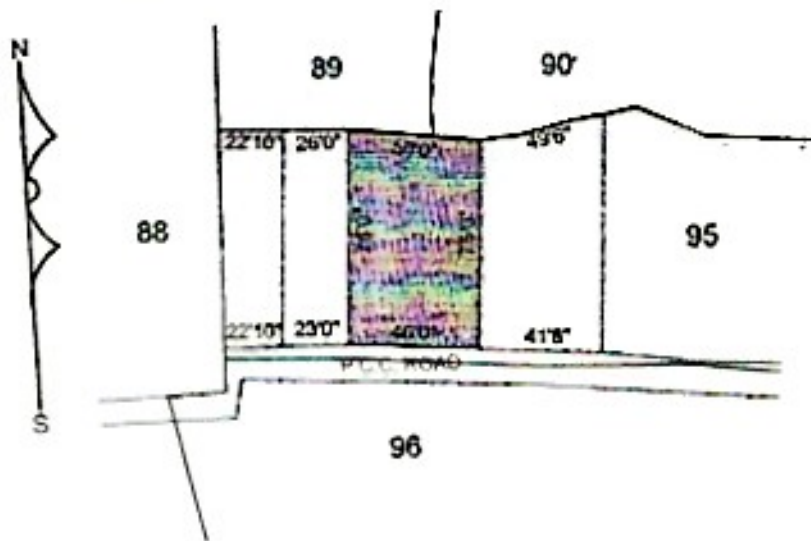

ORIGINAL

PURCHASE SITE FOR JATIN KUJUR.
MAP OF VILLAGE HARMU THANA NO 196
THANA & DIST LOHARDAGA.
SURVEY PART OF PLOT NO 95 OLD PLOT
NO 99 AREA 08.3 DECIMAL.
MORE OR LESS SHOWN IN RED WASHED

Inspected by
K. Chinn