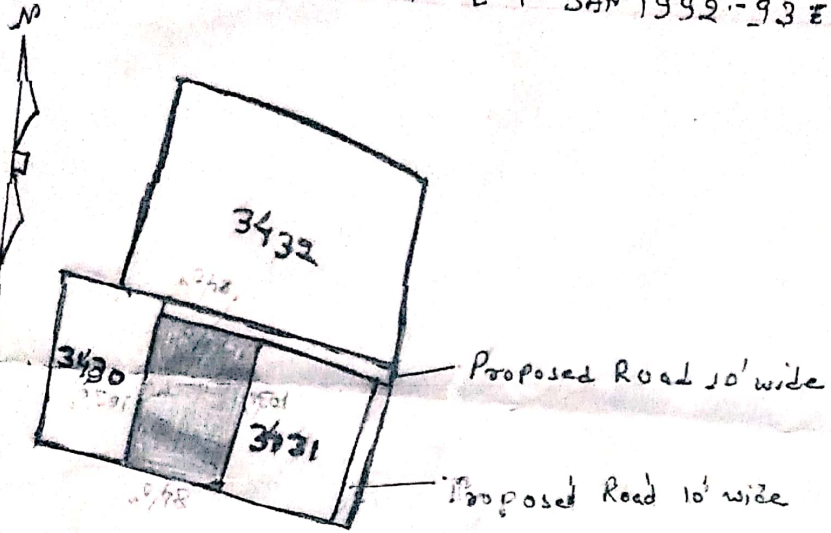

ORIGINAL

VILLAGE - BADLIA THANA - 148 THANA - SENNA

DIST - LOHARDAGA. PLOT NO - 3431 FOR PART

AREA - 20 Dec MORE OR LESS IN RED WASHED

SCALE 32" = 1 MILE. SAN 1992-93 E

10101

Traced By
Pankaj
Amin