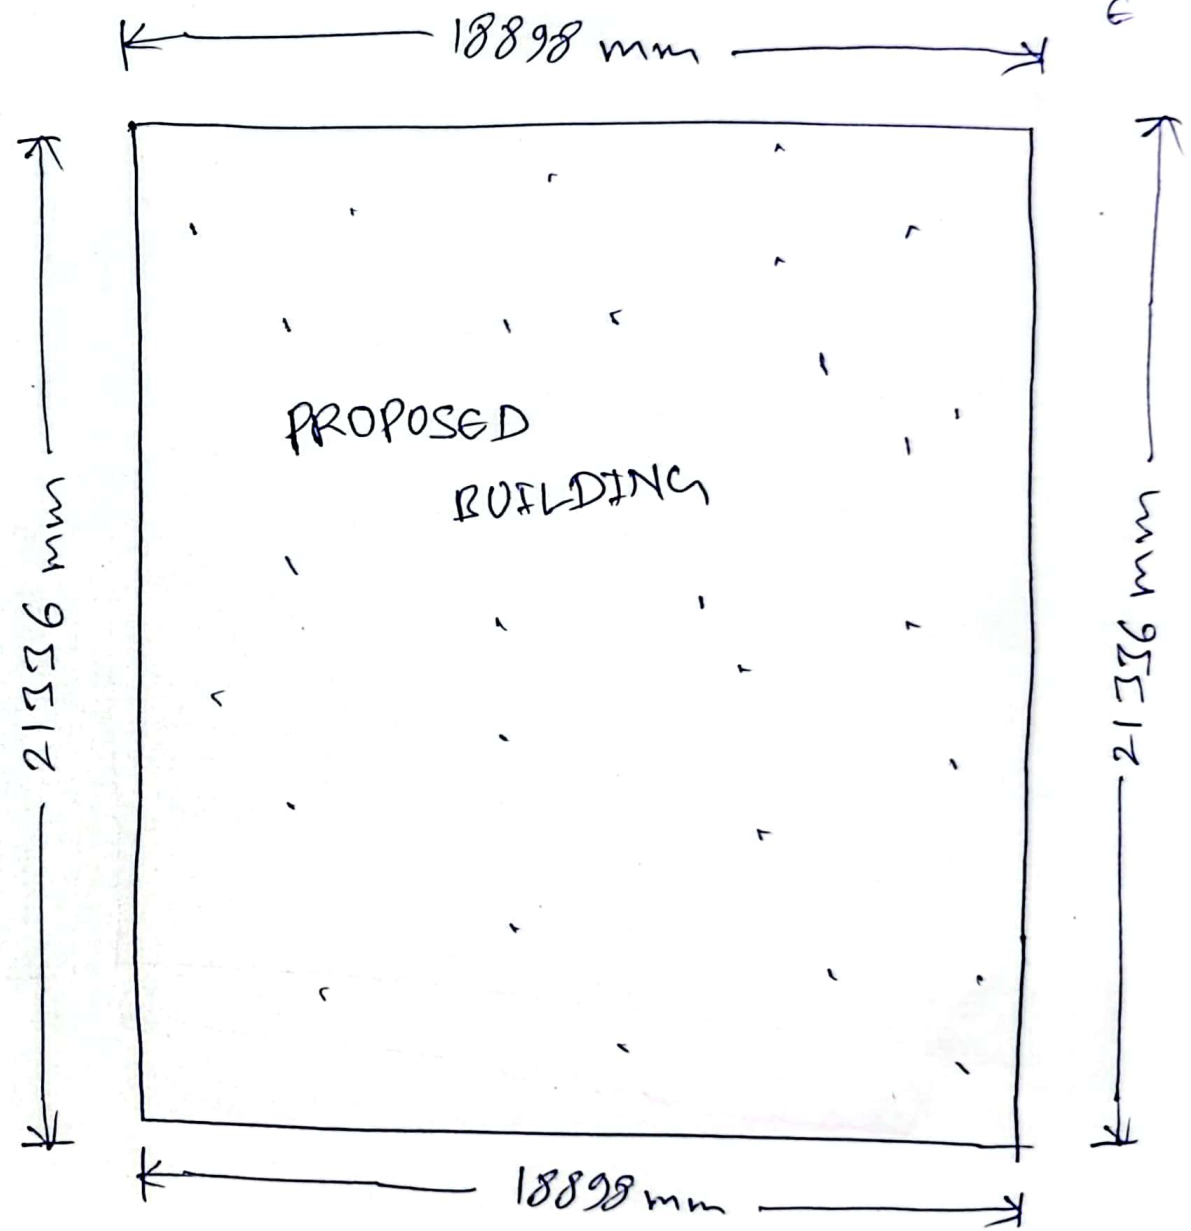

BANDHU BILAS ORAON

SITE SKETCH OF
BANDHU BILAS
ORAON

Ahr ✓
S.E

[Signature]
Amin

ROAD = 3.6 m